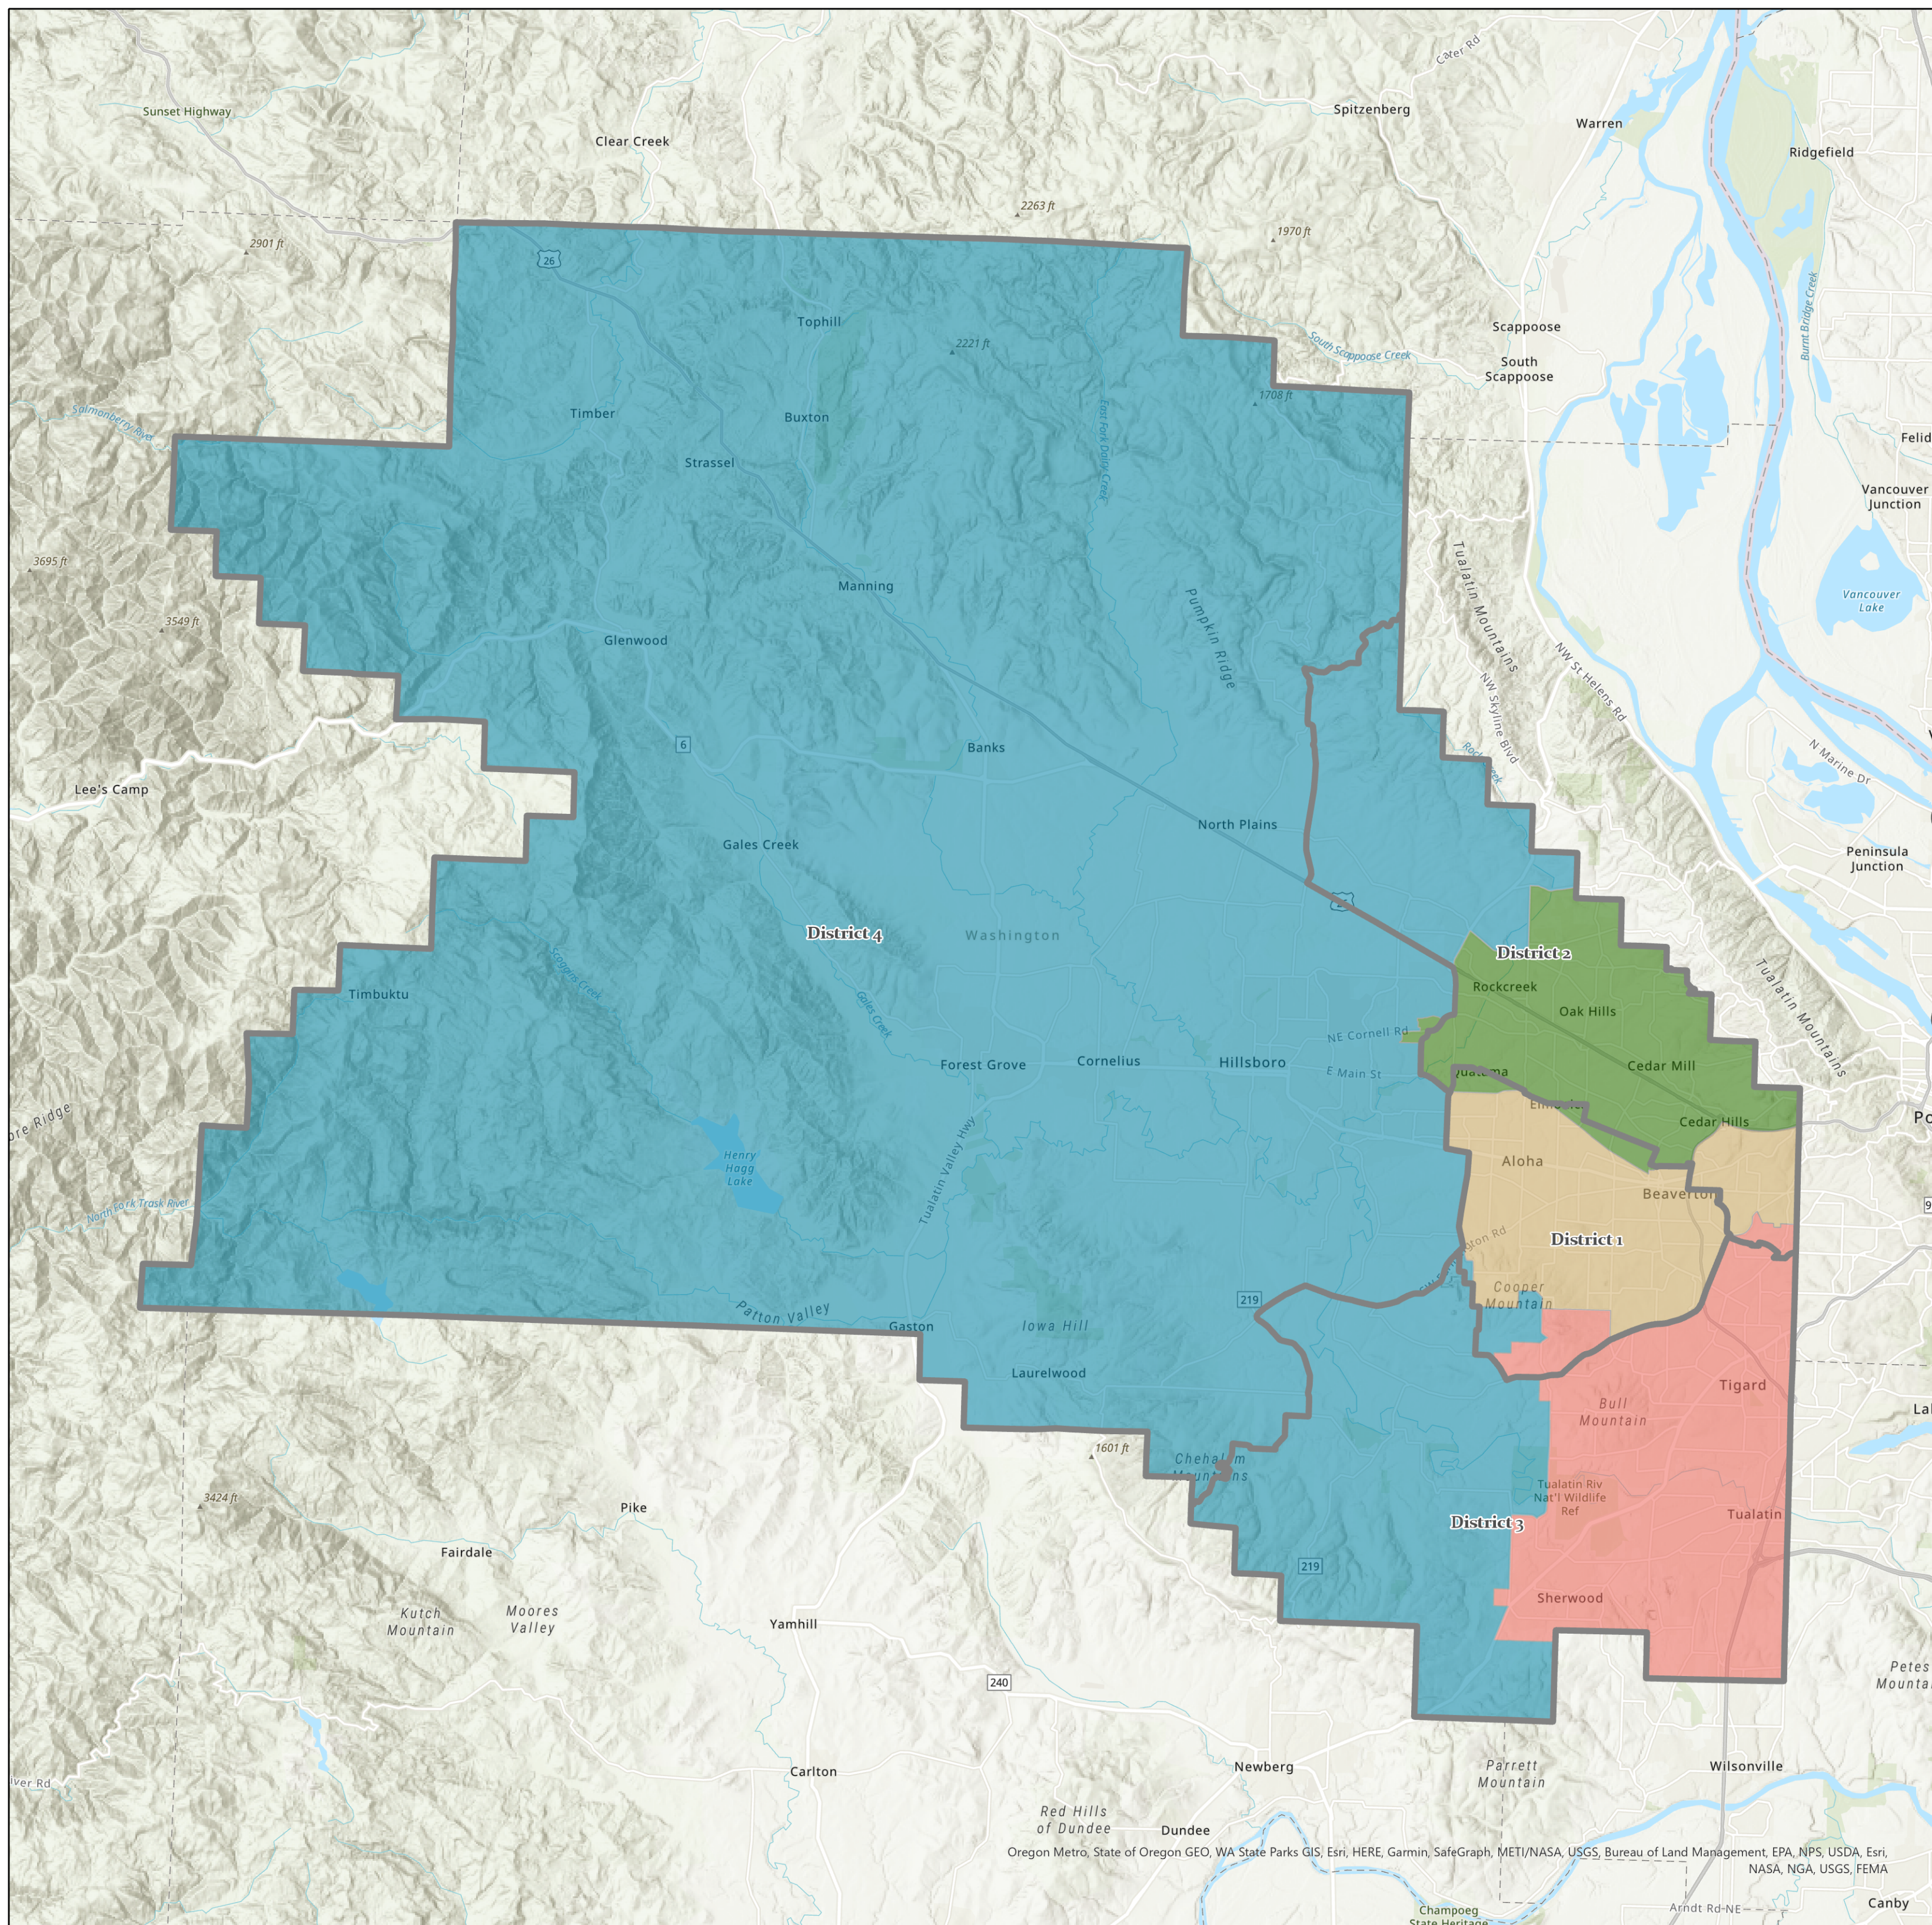

# Proposed Commissioner District Plan 2b

	Current District Boundary
	District 1
	District 2
	District 3
	District 4

Oregon Metro, State of Oregon GEO, WA State Parks GIS, Esri, HERE, Garmin, SafeGraph, METI/NASA, USGS, Bureau of Land Management, EPA, NPS, USDA, Esri, NASA, NGA, USGS, FEMA