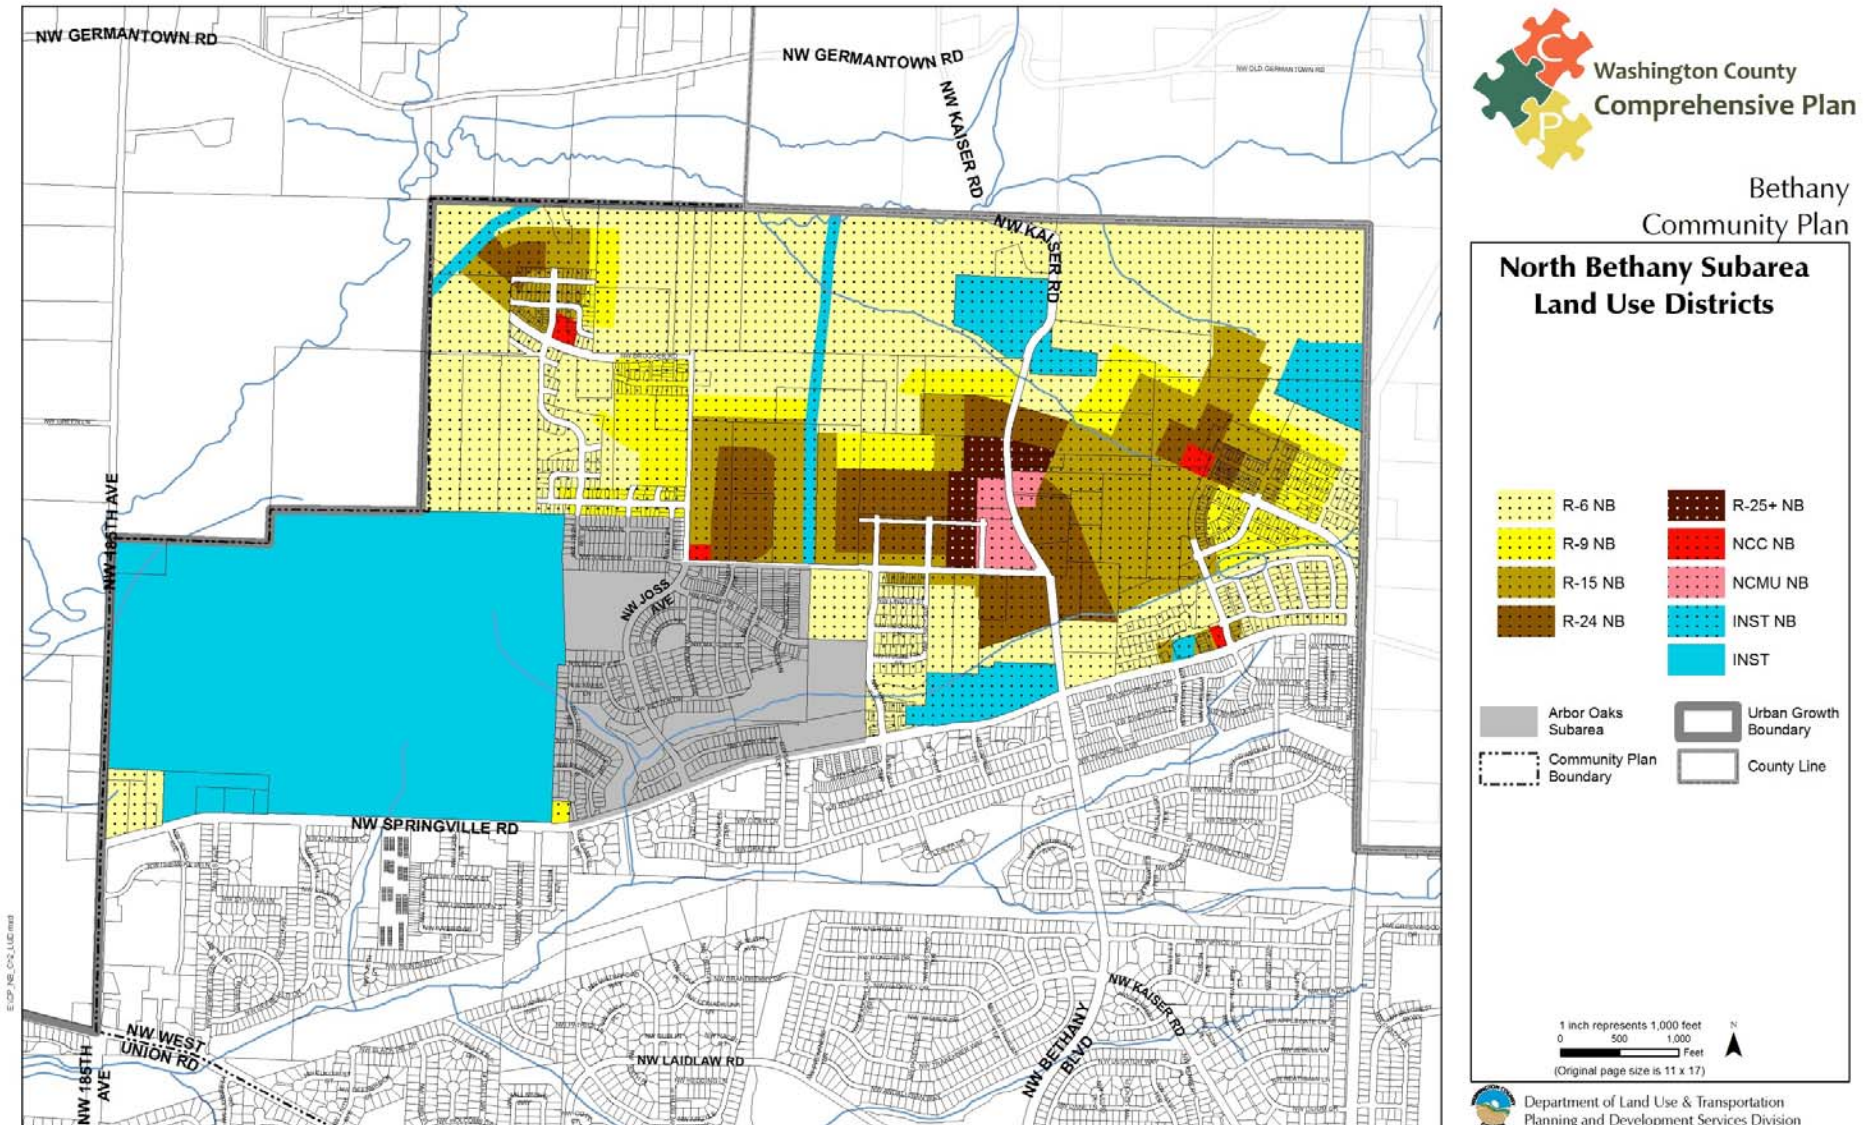

North Bethany Main Street

North Bethany Subarea Land Use Districts

Washington County
Comprehensive Plan

Bethany
Community Plan

**North Bethany Subarea
Land Use Districts**

1 inch represents 1,000 feet
 0 500 1,000 Feet
 (Original page size is 11 x 17)

Department of Land Use & Transportation
Planning and Development Services Division