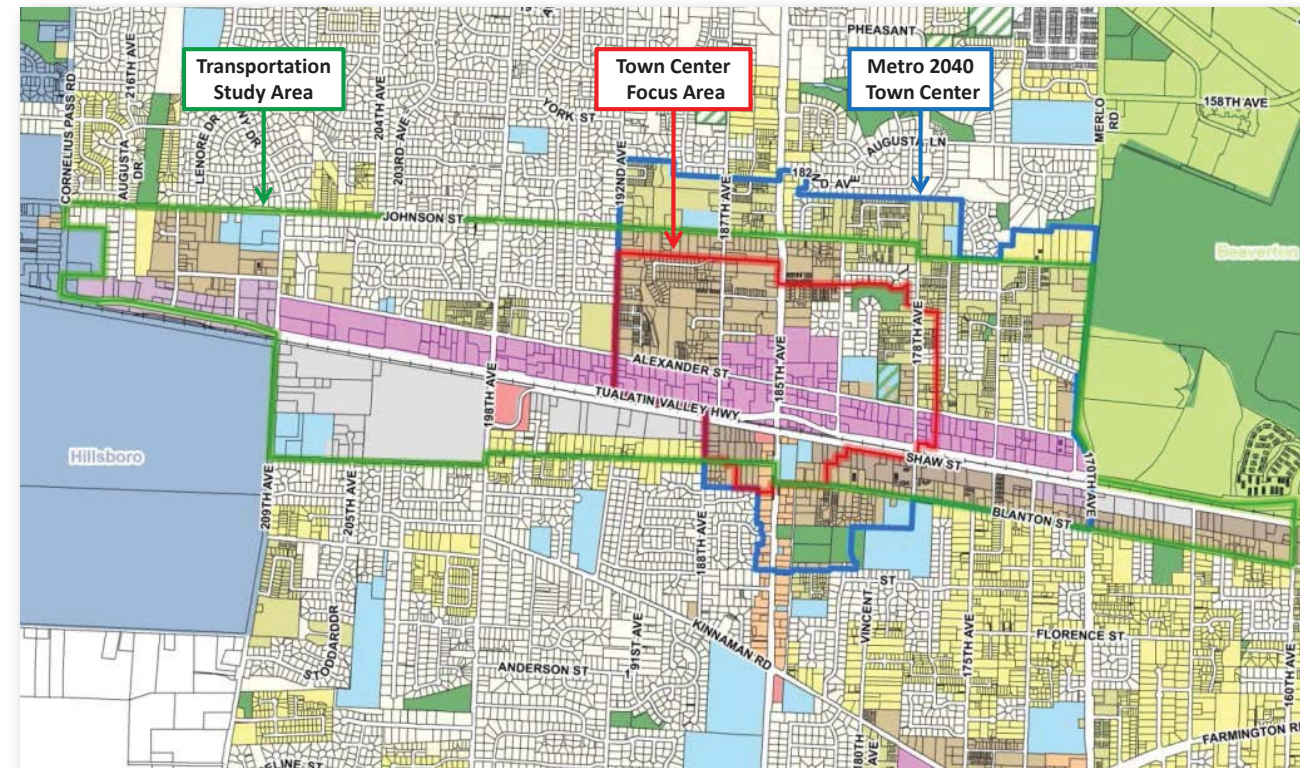

Aloha Tomorrow Implementation Ordinance

Aloha Tomorrow Study (2017)

The Study:

- Investigated the **Town Center Focus Area**, located within a 1/4-mile walking distance from TV Highway and 185th Avenue
- Presented **land use recommendations** for the Town Center Focus Area, to promote a walkable vibrant character for the area as future development occurs

The Aloha Tomorrow Plan Study Area

The Aloha Tomorrow Ordinance will implement the land use recommendations for the Town Center Focus Area.