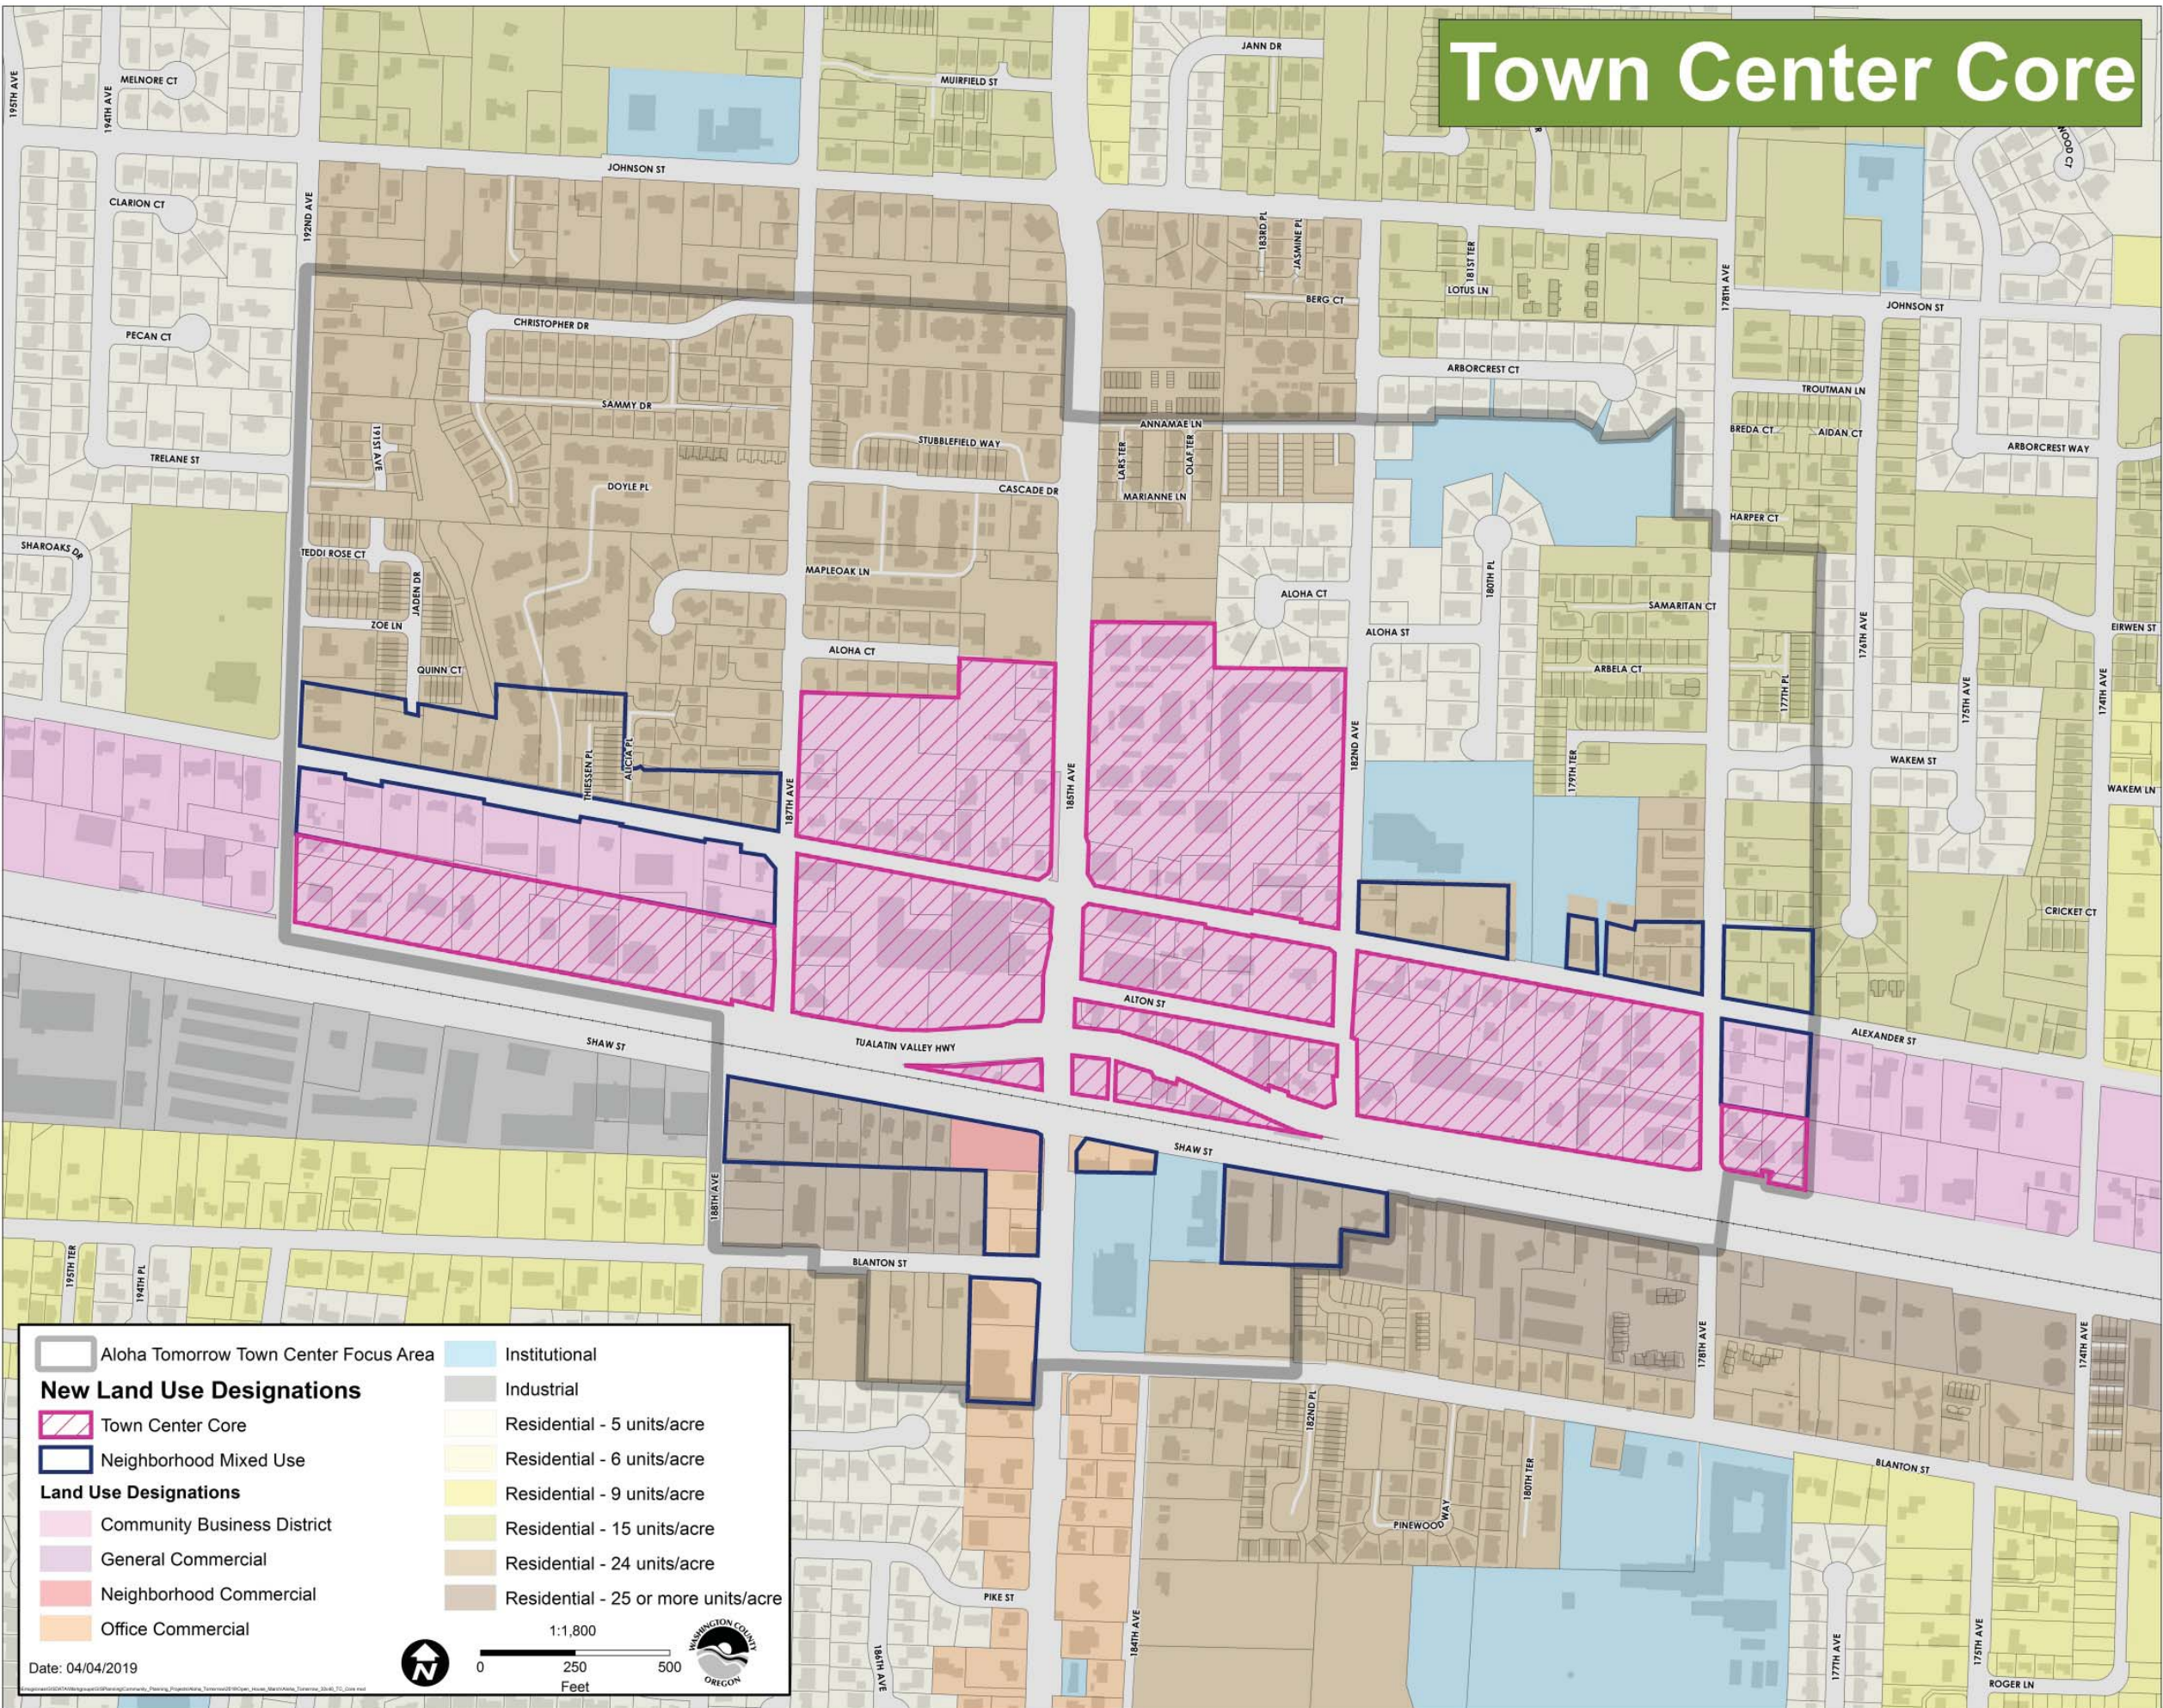

Town Center Core

	Aloha Tomorrow Town Center Focus Area		Institutional
New Land Use Designations			
	Town Center Core		Industrial
	Neighborhood Mixed Use		Residential - 5 units/acre
Land Use Designations			
	Community Business District		Residential - 6 units/acre
	General Commercial		Residential - 9 units/acre
	Neighborhood Commercial		Residential - 15 units/acre
	Office Commercial		Residential - 24 units/acre
			Residential - 25 or more units/acre

Date: 04/04/2019

1:1,800

0 250 500 Feet