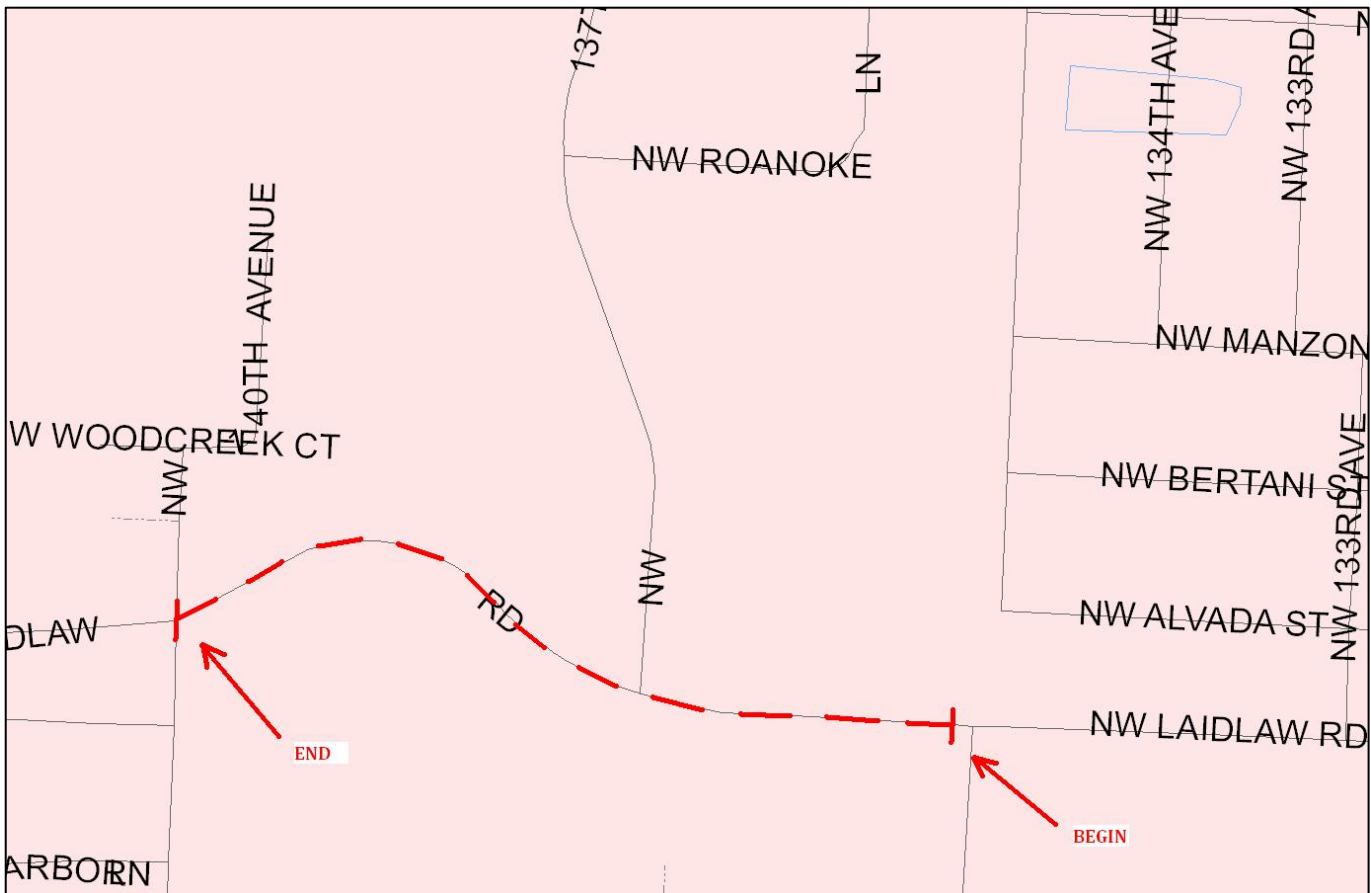

## Laidlaw Road

Construct pedestrian path on north side of Laidlaw Road  
from Lakeview Drive to 140th Avenue

WASHINGTON COUNTY

OREGON

Department of Land Use & Transportation

## Candidate 0229 Laidlaw Road

Near Stoller Middle School

**WASHINGTON COUNTY**

**OREGON**

Department of Land Use & Transportation

# Minor Betterment Program

Candidate 0229  
Laidlaw Road

Laidlaw Road at 137th Avenue looking east

**WASHINGTON COUNTY**

**OREGON**

Department of Land Use & Transportation

# Minor Betterment Program

Candidate 0229  
Laidlaw Road

Laidlaw Road at 137th Avenue looking west

**WASHINGTON COUNTY**

**OREGON**

Department of Land Use & Transportation