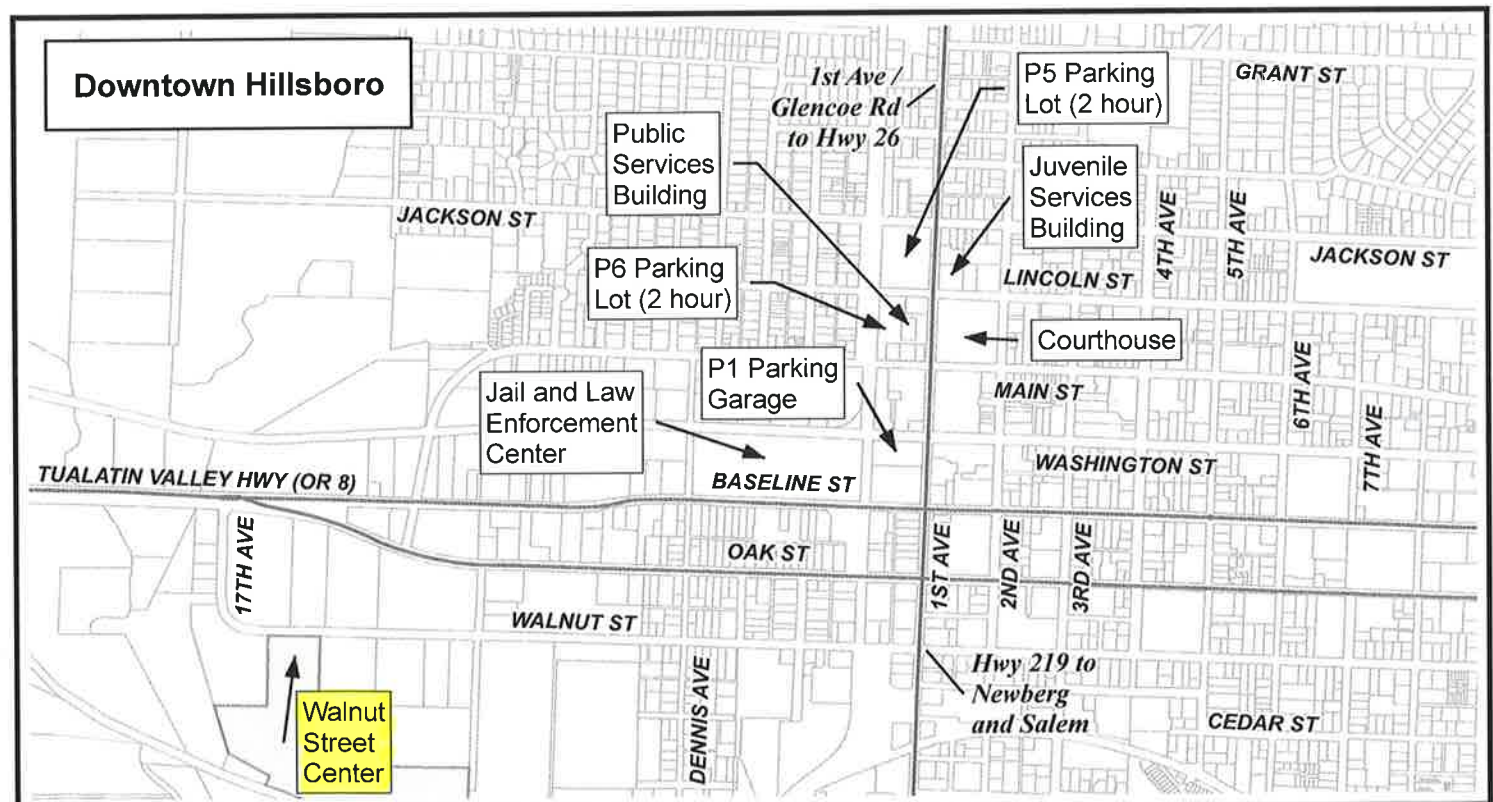

Maps to Washington County Facilities

Map Source: Washington County
 Department of Land Use and Transportation
 Operations and Maintenance Division
 Geographic Information Systems

WASHINGTON COUNTY
OREGON

Walnut Street Center
1400 SW Walnut Street
Hillsboro, OR 97123 - 5625

BASELINE ST

OAK ST

Shopping

17TH AVE

WALNUT ST

City of Hillsboro
Dairy Creek Park

United States
Postal
Service

Hillsboro
School District

Visitor
Parking

County
Vehicle
Parking

Main
Entrance

Employee
Parking

**Walnut
Street
Center**

Building A

Building B