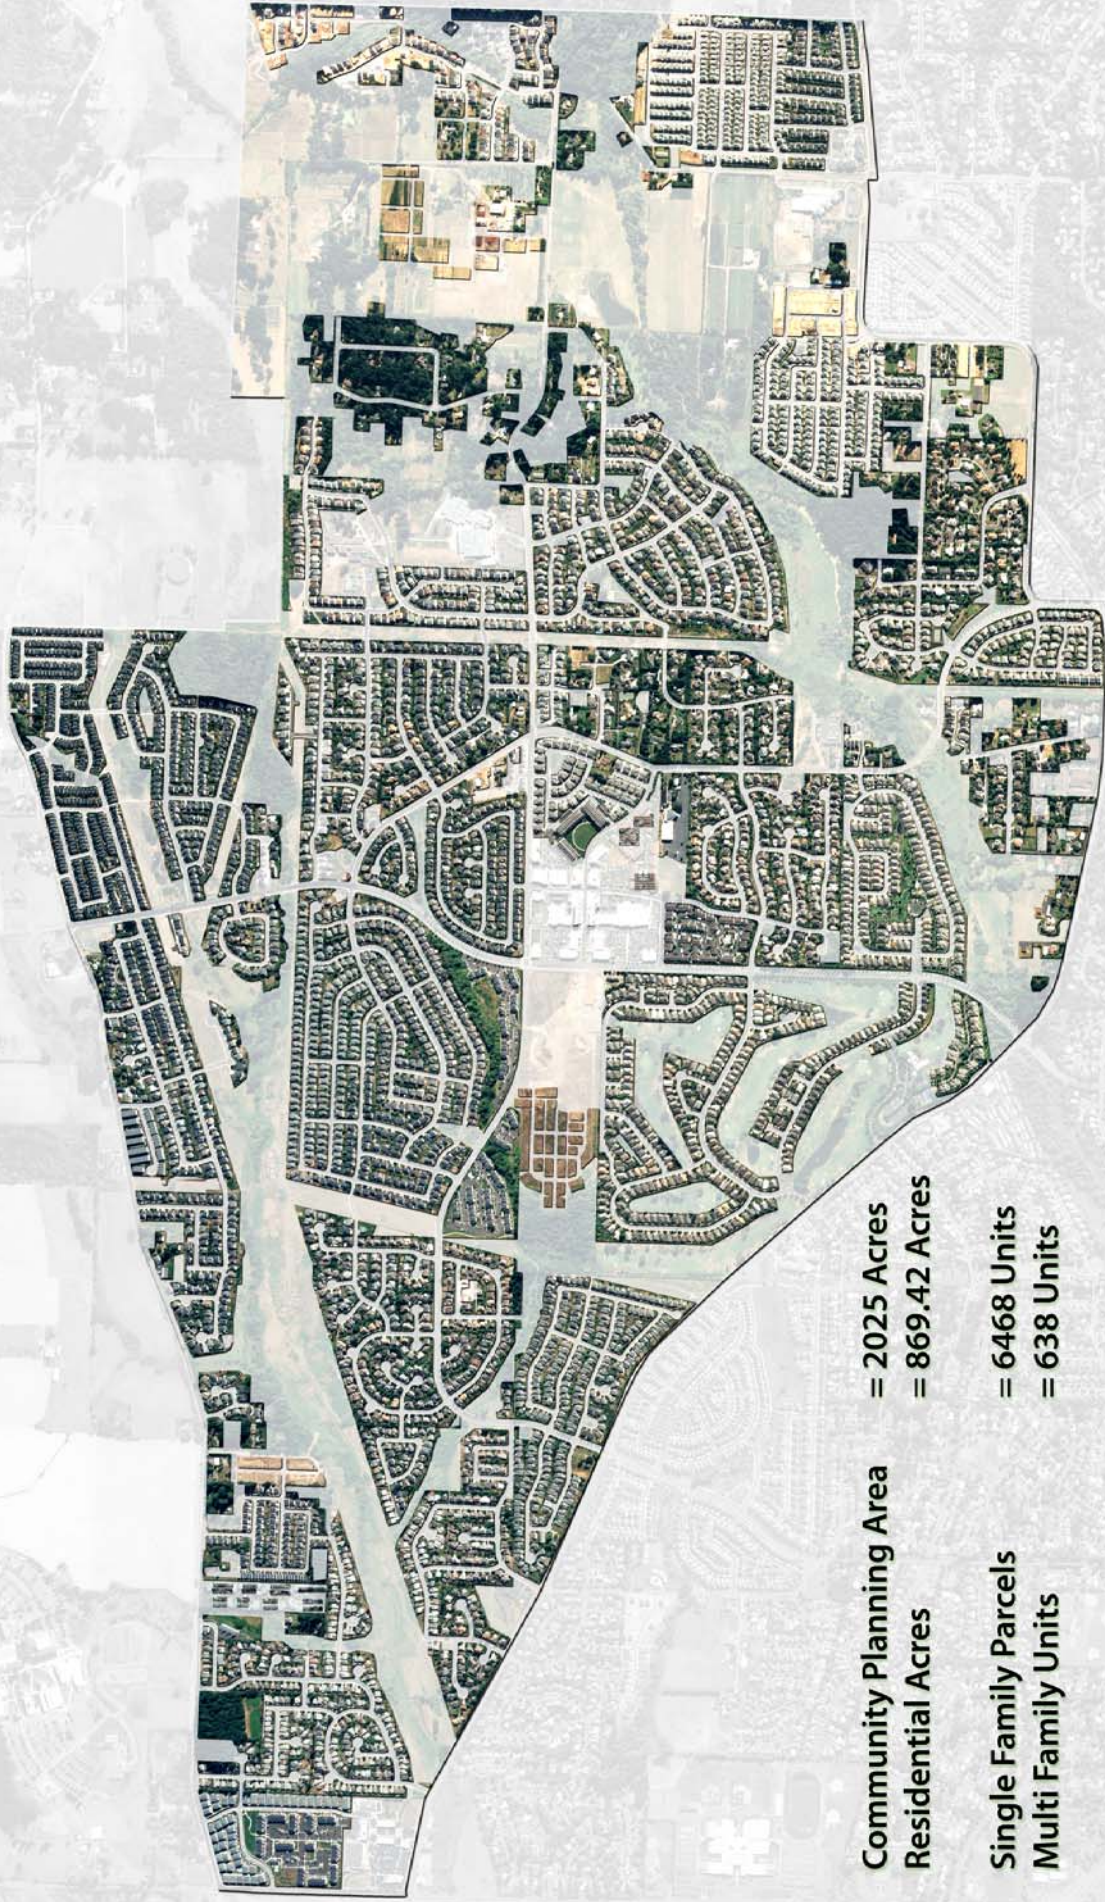

Visualizing Density

Bethany Community Planning Area

Averaged Residential Density 8.2 units per acre

Community Planning Area
Residential Acres

= 2025 Acres
= 869.42 Acres

Single Family Parcels
Multi Family Units

= 6468 Units
= 638 Units

Total Residential Units
Total Residential Acres

= 7106 Units
= 869.42 Acres

Residential Units Per Acre

= 8.2 Units Per Acre