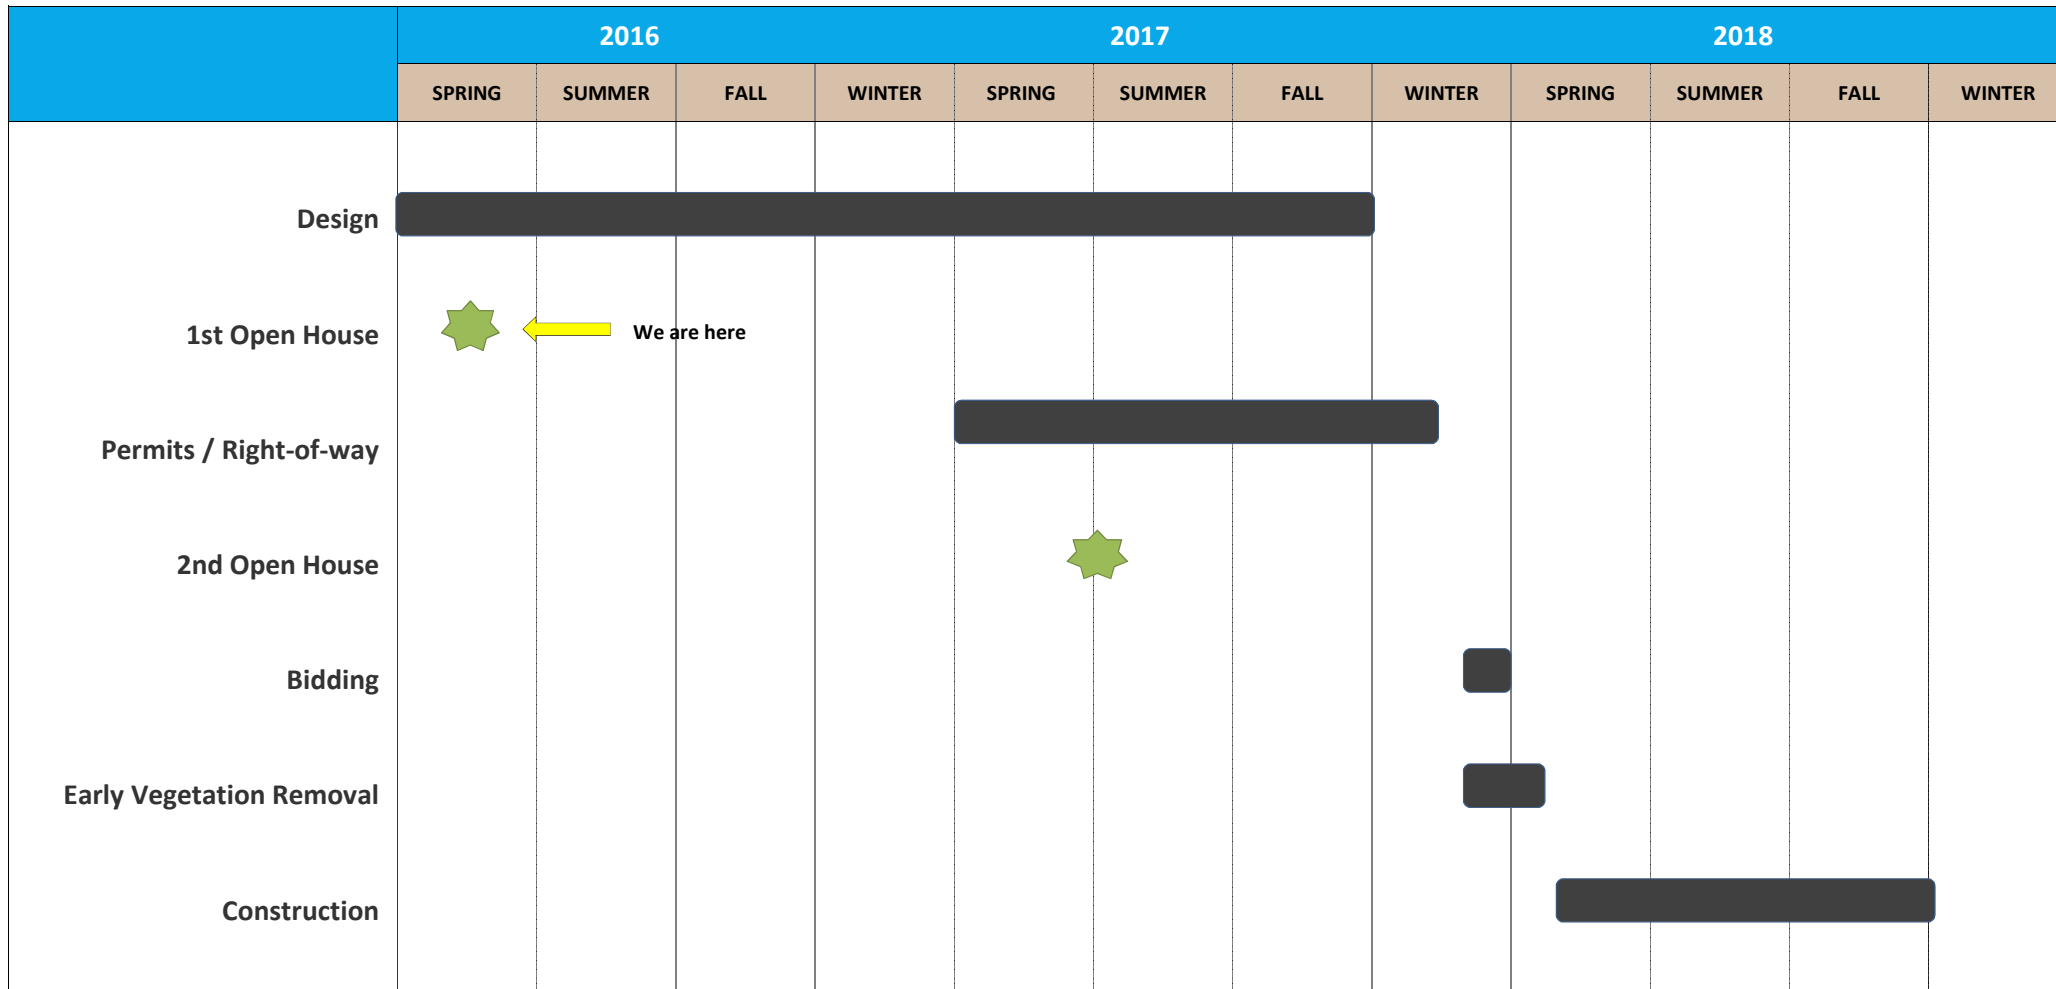

175th Avenue / Kemmer Road Intersection

Project Schedule

Date ranges are estimated and subject to change