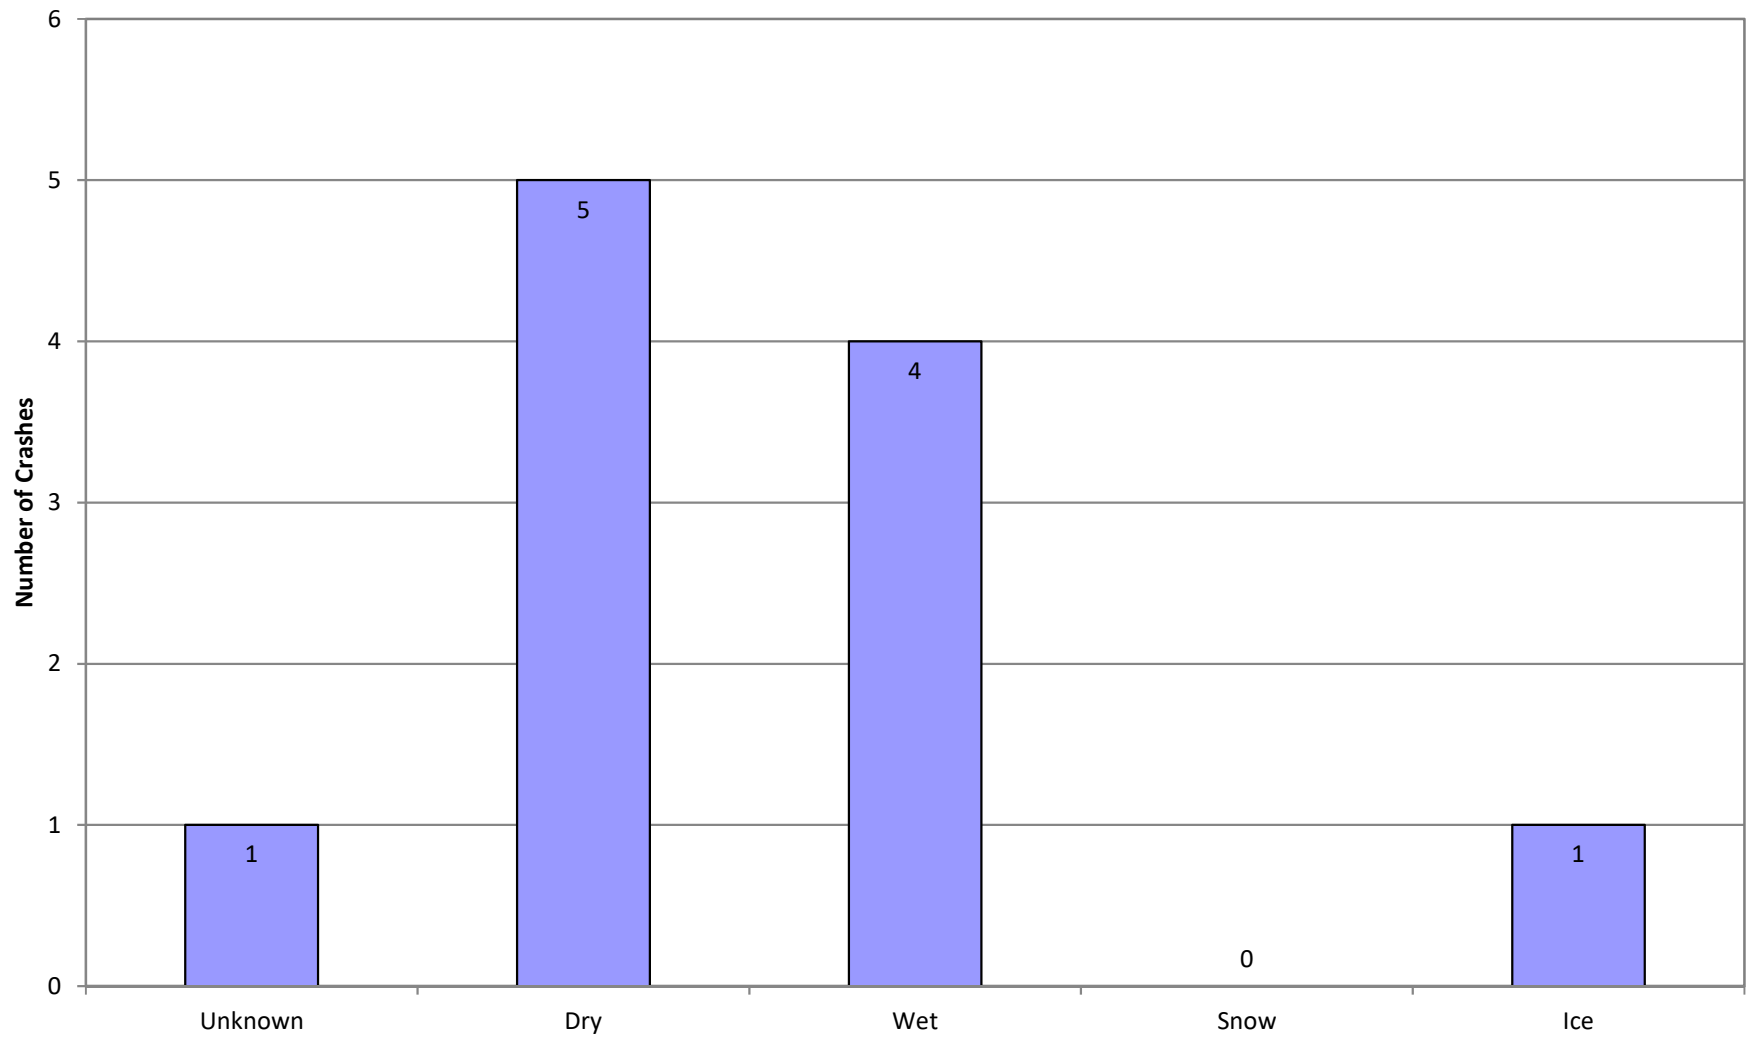

Crash History by Surface Condition

SALTZMAN RD and Intersectional Crashes on SALTZMAN RD | Milepoint to | 01/01/2014 to 12/31/2018

Mileage Type(s):