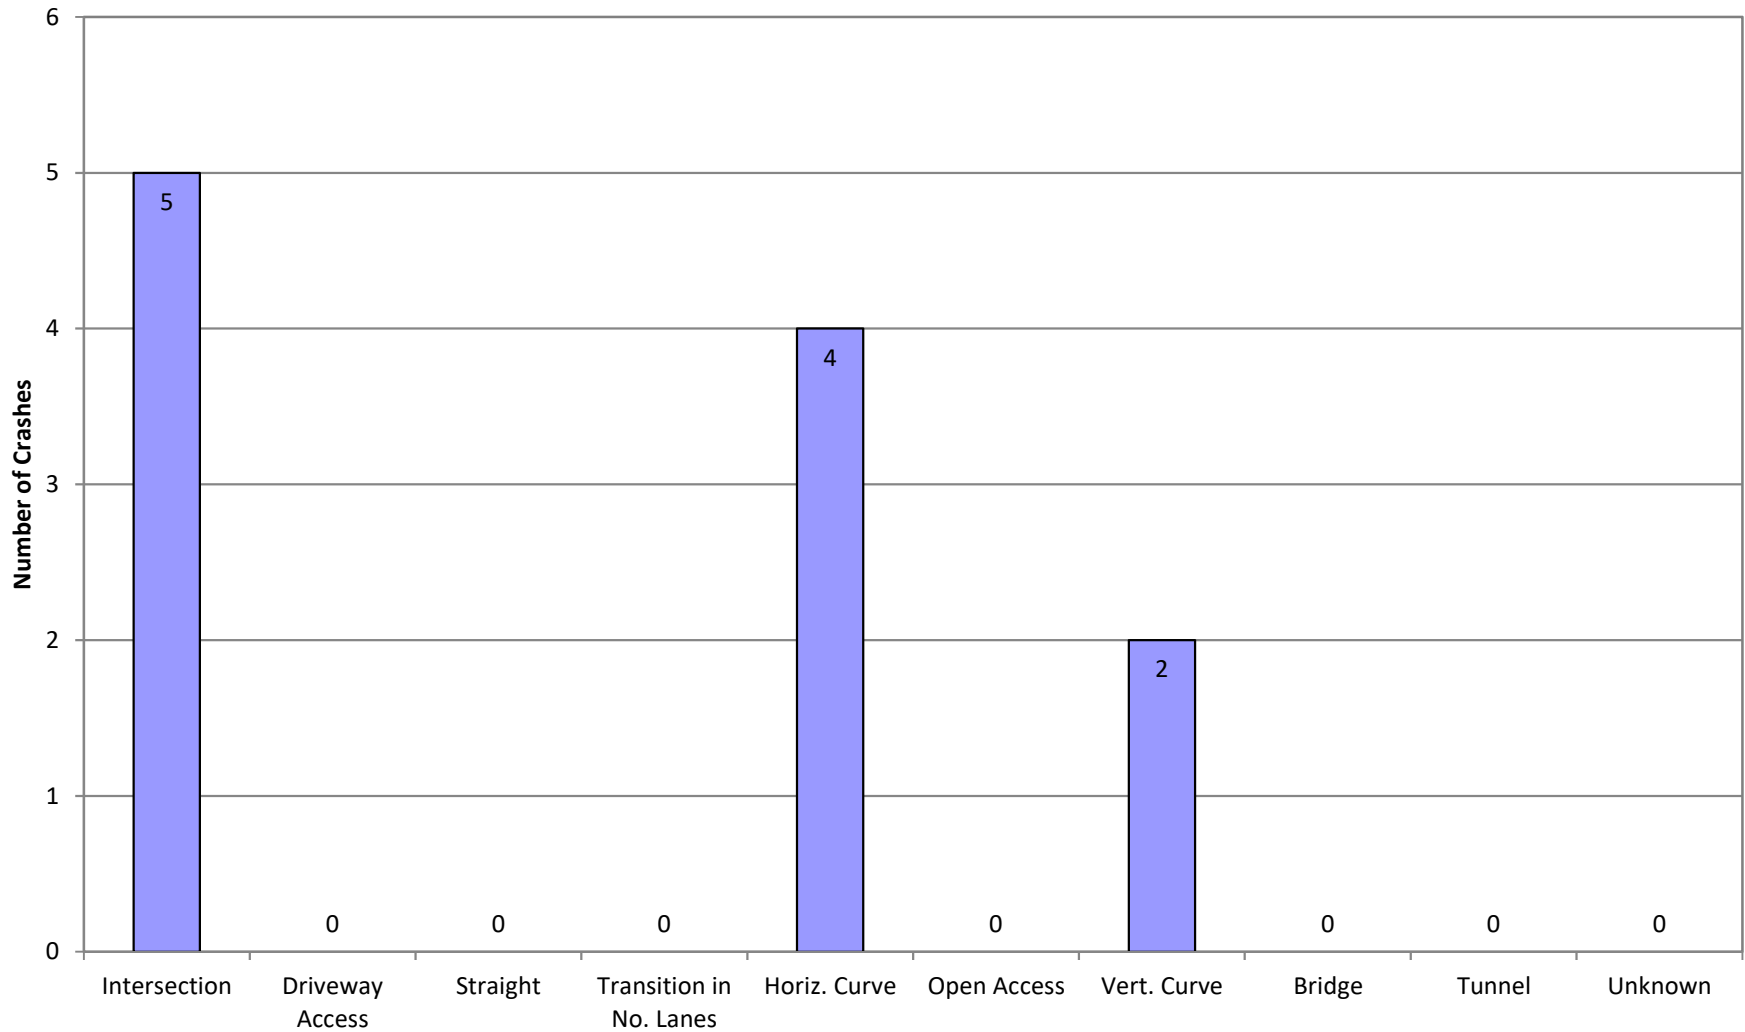

Mileage Type(s):
Summary of all drivers.

Crash History by Surface Condition

SALTZMAN RD and Intersectional Crashes on SALTZMAN RD | Milepoint to | 01/01/2014 to 12/31/2018

Mileage Type(s):

Crash History by Road Characteristic

SALTZMAN RD and Intersectional Crashes on SALTZMAN RD | Milepoint to | 01/01/2014 to 12/31/2018

Mileage Type(s):

Crash History by Light

SALTZMAN RD and Intersectional Crashes on SALTZMAN RD | Milepoint to | 01/01/2014 to 12/31/2018