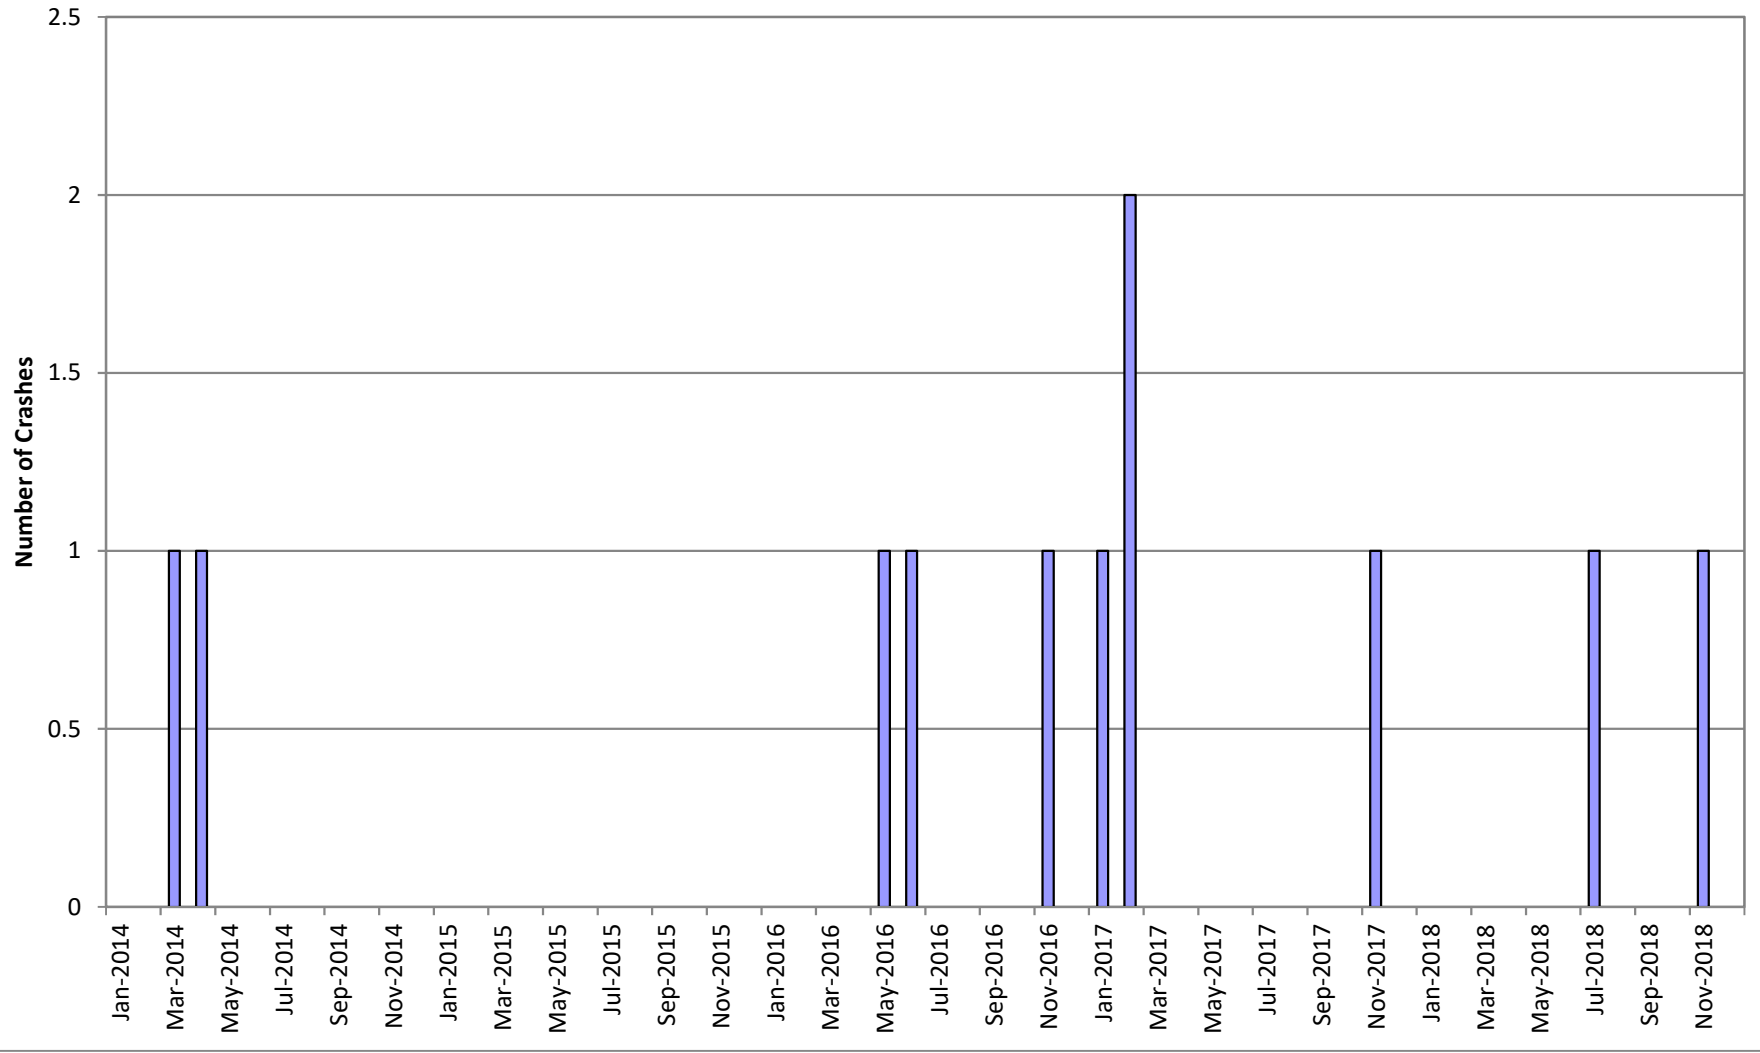

Oregon Department of Transportation Crash Data for Saltzman Rd (Bayonne Ln to Laidlaw Rd) Years 2014 - 2018

Crash History by Month & Year

SALTZMAN RD and Intersectional Crashes on SALTZMAN RD | Milepoint to | 01/01/2014 to 12/31/2018

Mileage Type(s):

Crash History by Month

SALTZMAN RD and Intersectional Crashes on SALTZMAN RD | Milepoint to | 01/01/2014 to 12/31/2018

Mileage Type(s):

Crash History by Day of Week

SALTZMAN RD and Intersectional Crashes on SALTZMAN RD | Milepoint to | 01/01/2014 to 12/31/2018

Mileage Type(s):

Crash History by Time of Day

SALTZMAN RD and Intersectional Crashes on SALTZMAN RD | Milepoint to | 01/01/2014 to 12/31/2018

Mileage Type(s):

Crash History by Crash Cause

SALTZMAN RD and Intersectional Crashes on SALTZMAN RD | Milepoint to | 01/01/2014 to 12/31/2018

Mileage Type(s):
Summary by Crash Cause 1 only.

Crash History by Crash Type

SALTZMAN RD and Intersectional Crashes on SALTZMAN RD | Milepoint to | 01/01/2014 to 12/31/2018

Mileage Type(s):

Crash History by Injury Severity