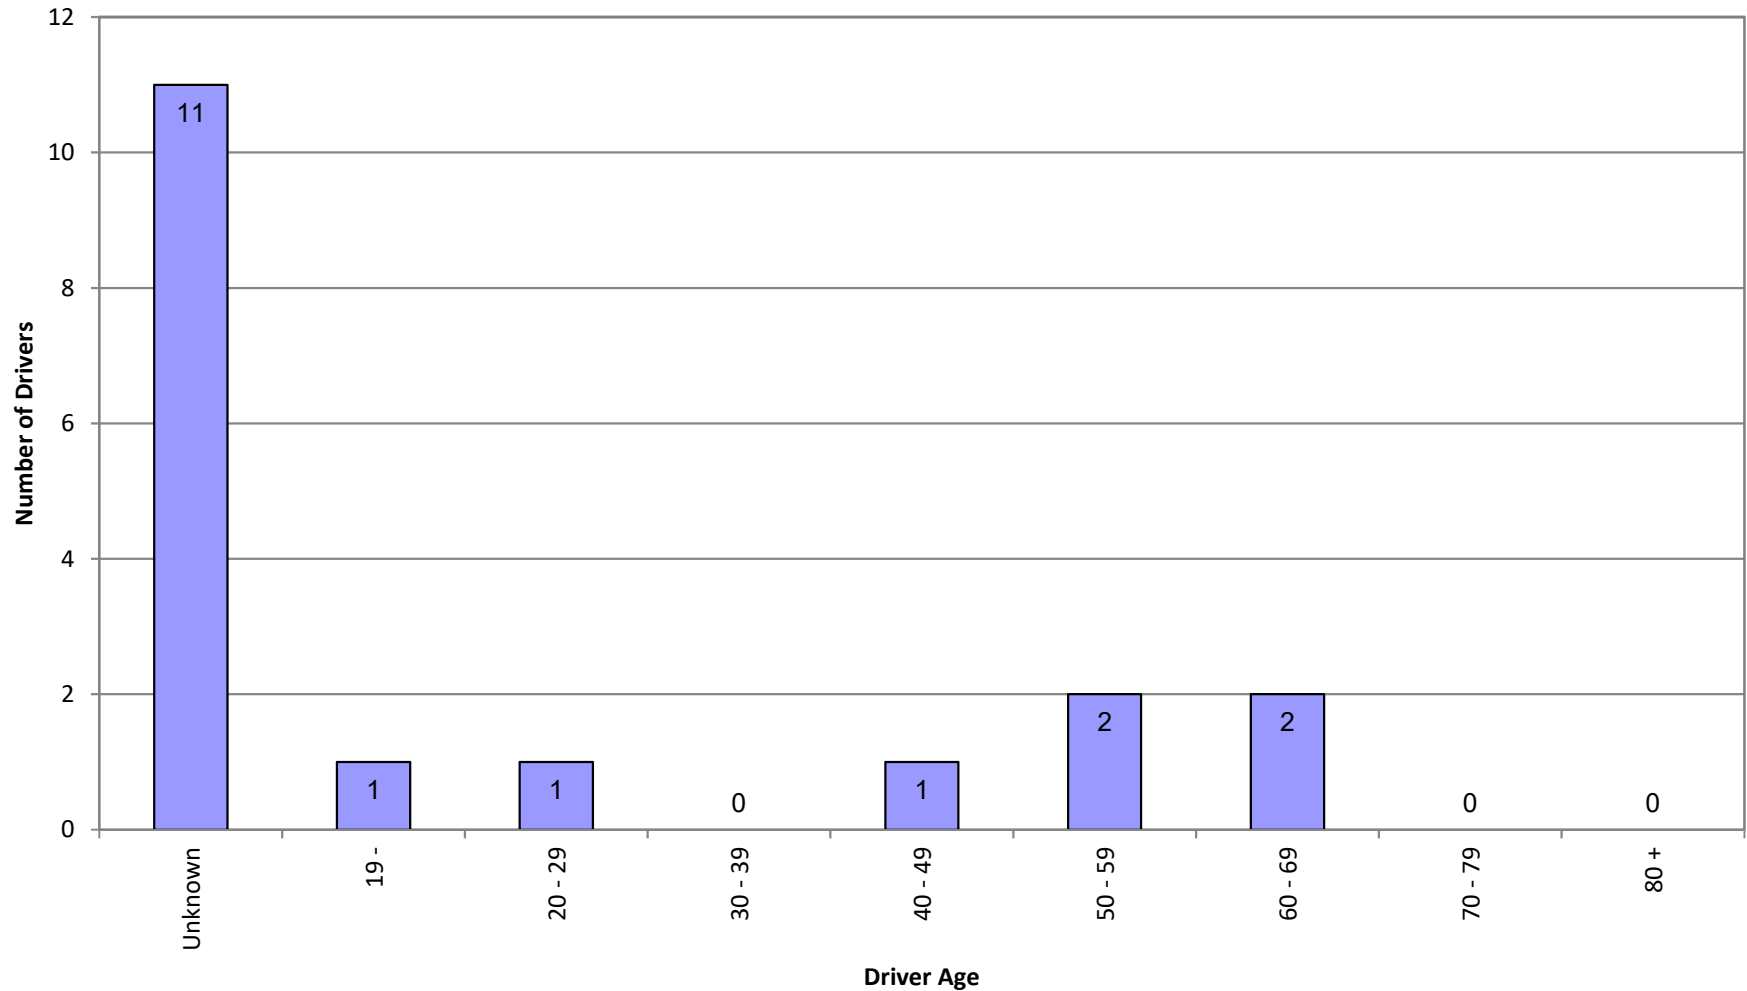

Mileage Type(s):

Crash History by Time of Day

SALTZMAN RD and Intersectional Crashes on SALTZMAN RD | Milepoint to | 01/01/2014 to 12/31/2018

Mileage Type(s):

Crash History by Crash Cause

SALTZMAN RD and Intersectional Crashes on SALTZMAN RD | Milepoint to | 01/01/2014 to 12/31/2018

Mileage Type(s):
Summary by Crash Cause 1 only.

Crash History by Crash Type

SALTZMAN RD and Intersectional Crashes on SALTZMAN RD | Milepoint to | 01/01/2014 to 12/31/2018

Mileage Type(s):

Crash History by Injury Severity

SALTZMAN RD and Intersectional Crashes on SALTZMAN RD | Milepoint to | 01/01/2014 to 12/31/2018

Mileage Type(s):
Summary by most severe injury.

Crash History by Driver Age

SALTZMAN RD and Intersectional Crashes on SALTZMAN RD | Milepoint to | 01/01/2014 to 12/31/2018

Mileage Type(s):
Summary of all drivers.

Crash History by Surface Condition

SALTZMAN RD and Intersectional Crashes on SALTZMAN RD | Milepoint to | 01/01/2014 to 12/31/2018

Mileage Type(s):

Crash History by Road Characteristic