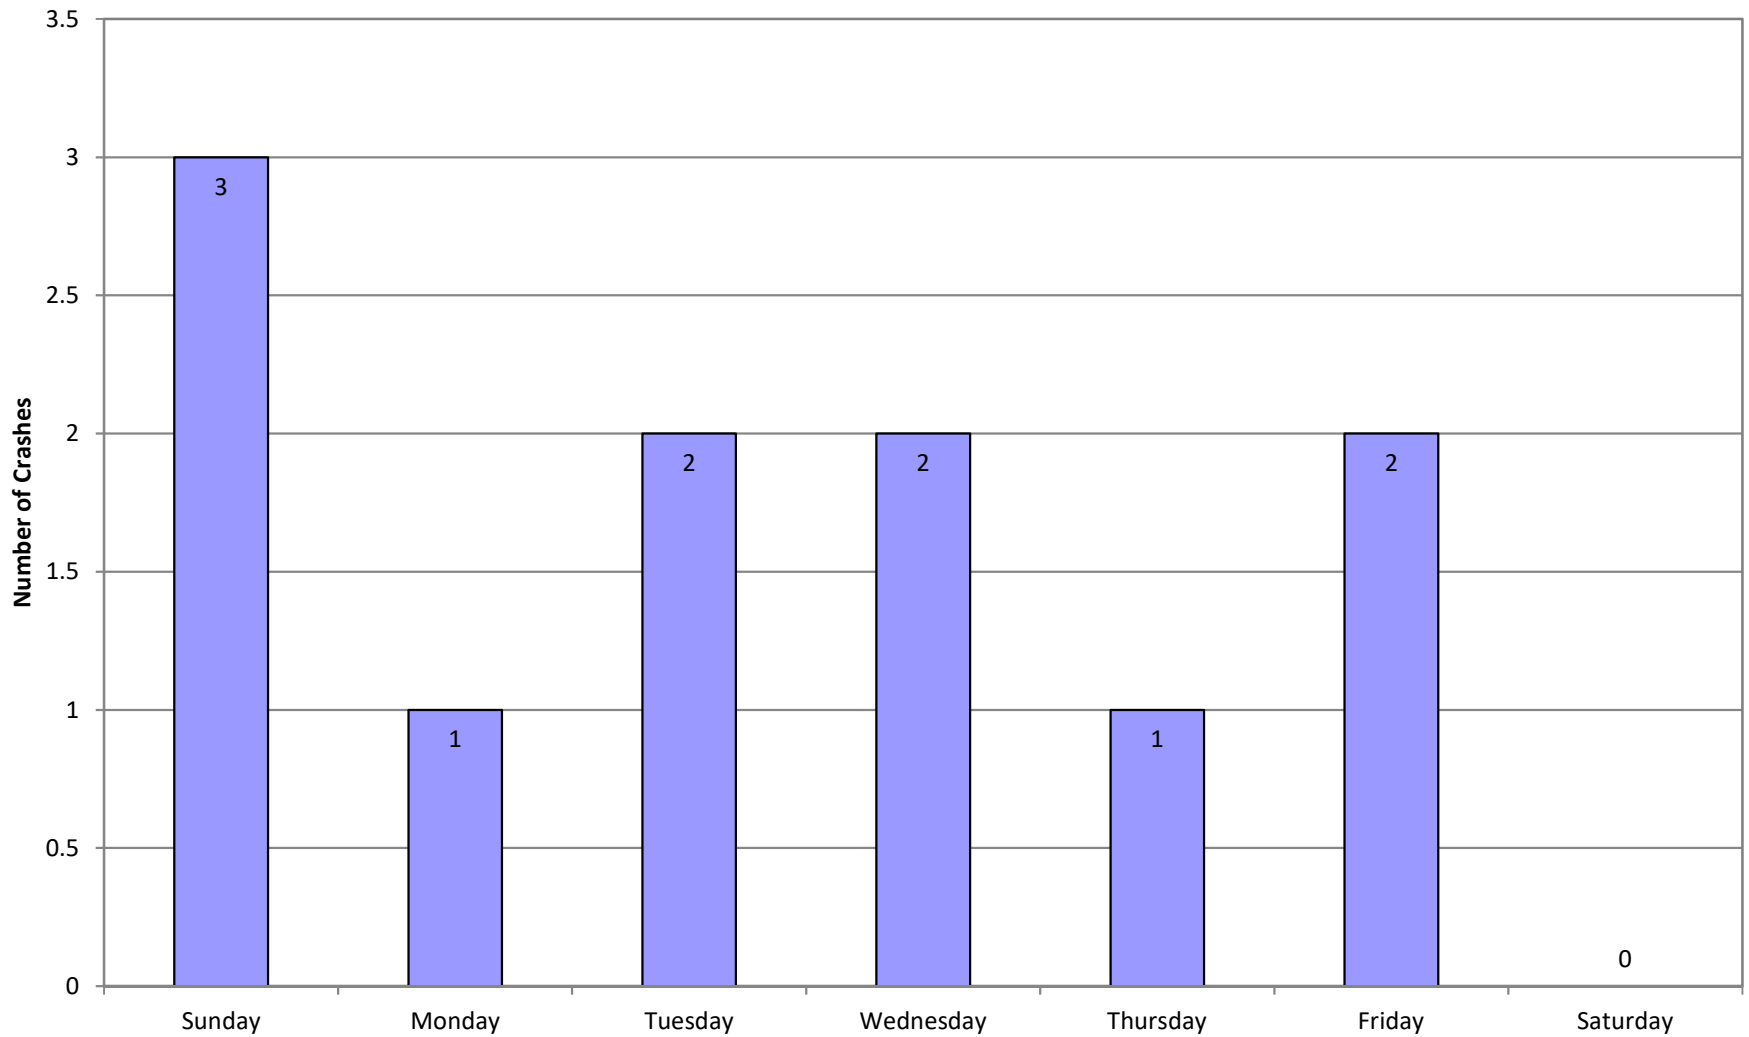

Mileage Type(s):

Crash History by Month

SALTZMAN RD and Intersectional Crashes on SALTZMAN RD | Milepoint to | 01/01/2014 to 12/31/2018

Mileage Type(s):

Crash History by Day of Week

SALTZMAN RD and Intersectional Crashes on SALTZMAN RD | Milepoint to | 01/01/2014 to 12/31/2018

Mileage Type(s):

Crash History by Time of Day

SALTZMAN RD and Intersectional Crashes on SALTZMAN RD | Milepoint to | 01/01/2014 to 12/31/2018

Mileage Type(s):

Crash History by Crash Cause

SALTZMAN RD and Intersectional Crashes on SALTZMAN RD | Milepoint to | 01/01/2014 to 12/31/2018

Mileage Type(s):
Summary by Crash Cause 1 only.

Crash History by Crash Type

SALTZMAN RD and Intersectional Crashes on SALTZMAN RD | Milepoint to | 01/01/2014 to 12/31/2018

Mileage Type(s):

Crash History by Injury Severity