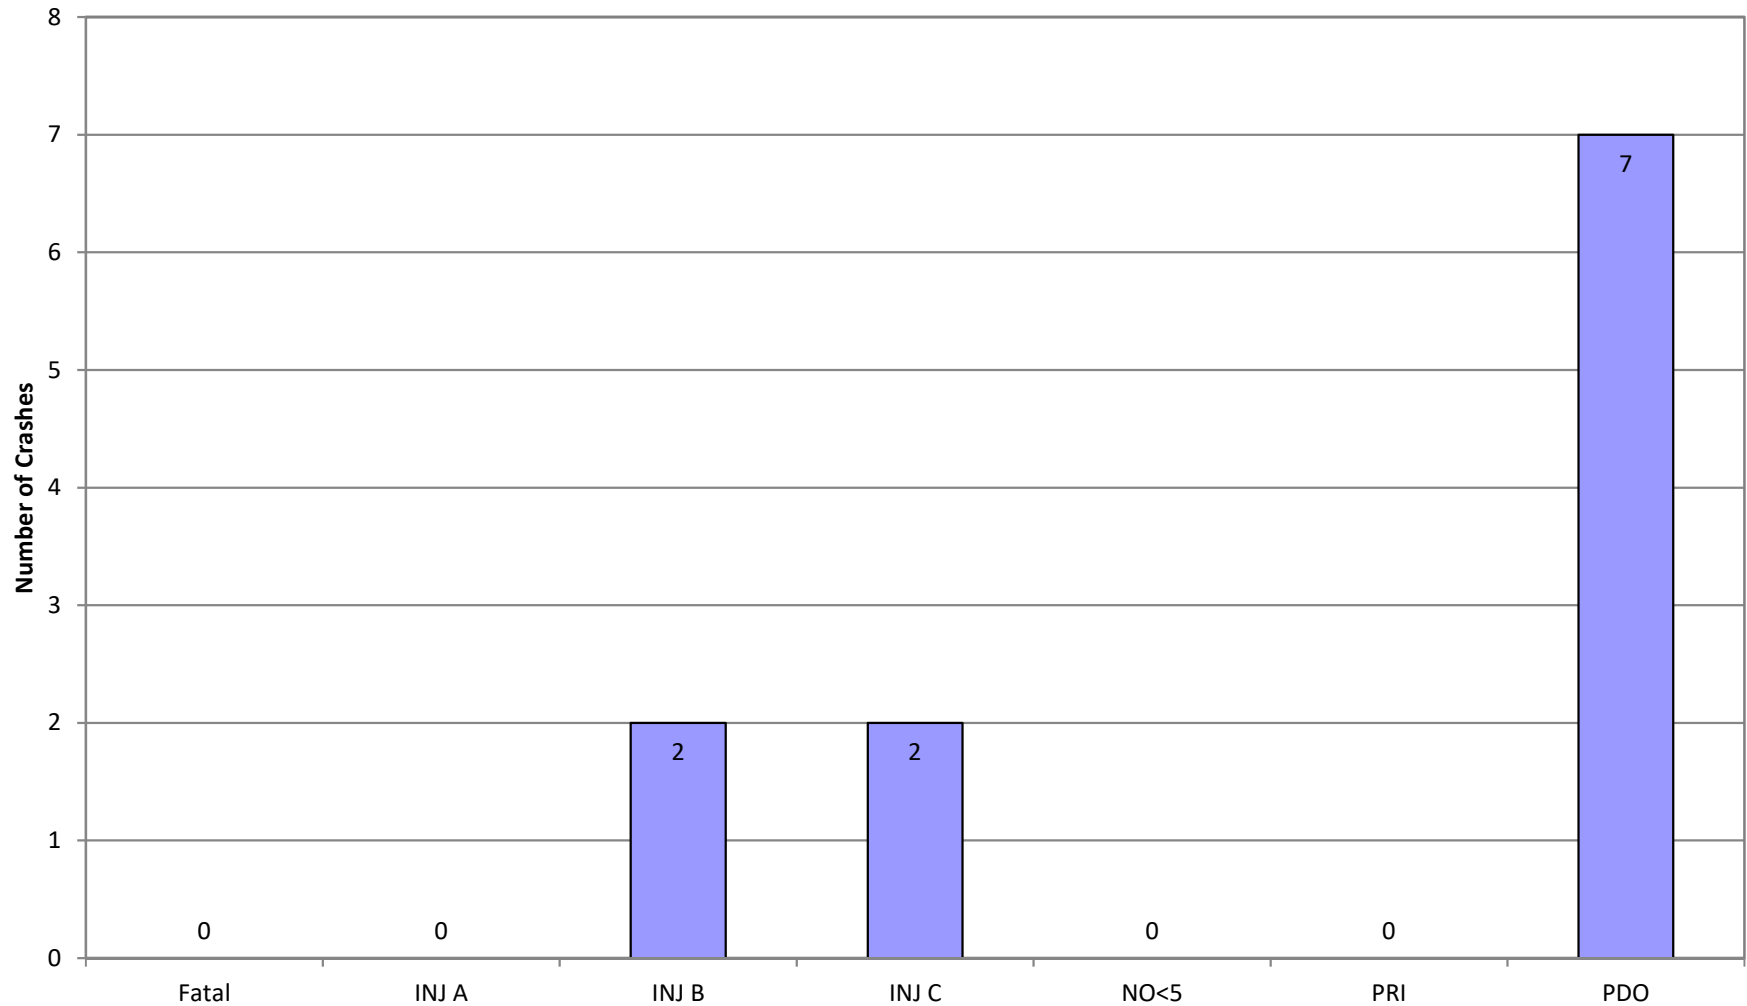

Mileage Type(s):

Crash History by Time of Day

SALTZMAN RD and Intersectional Crashes on SALTZMAN RD | Milepoint to | 01/01/2014 to 12/31/2018

Mileage Type(s):

Crash History by Crash Cause

SALTZMAN RD and Intersectional Crashes on SALTZMAN RD | Milepoint to | 01/01/2014 to 12/31/2018

Mileage Type(s):
Summary by Crash Cause 1 only.

Crash History by Crash Type

SALTZMAN RD and Intersectional Crashes on SALTZMAN RD | Milepoint to | 01/01/2014 to 12/31/2018

Mileage Type(s):

Crash History by Injury Severity

SALTZMAN RD and Intersectional Crashes on SALTZMAN RD | Milepoint to | 01/01/2014 to 12/31/2018

Mileage Type(s):
Summary by most severe injury.

Crash History by Driver Age

SALTZMAN RD and Intersectional Crashes on SALTZMAN RD | Milepoint to | 01/01/2014 to 12/31/2018