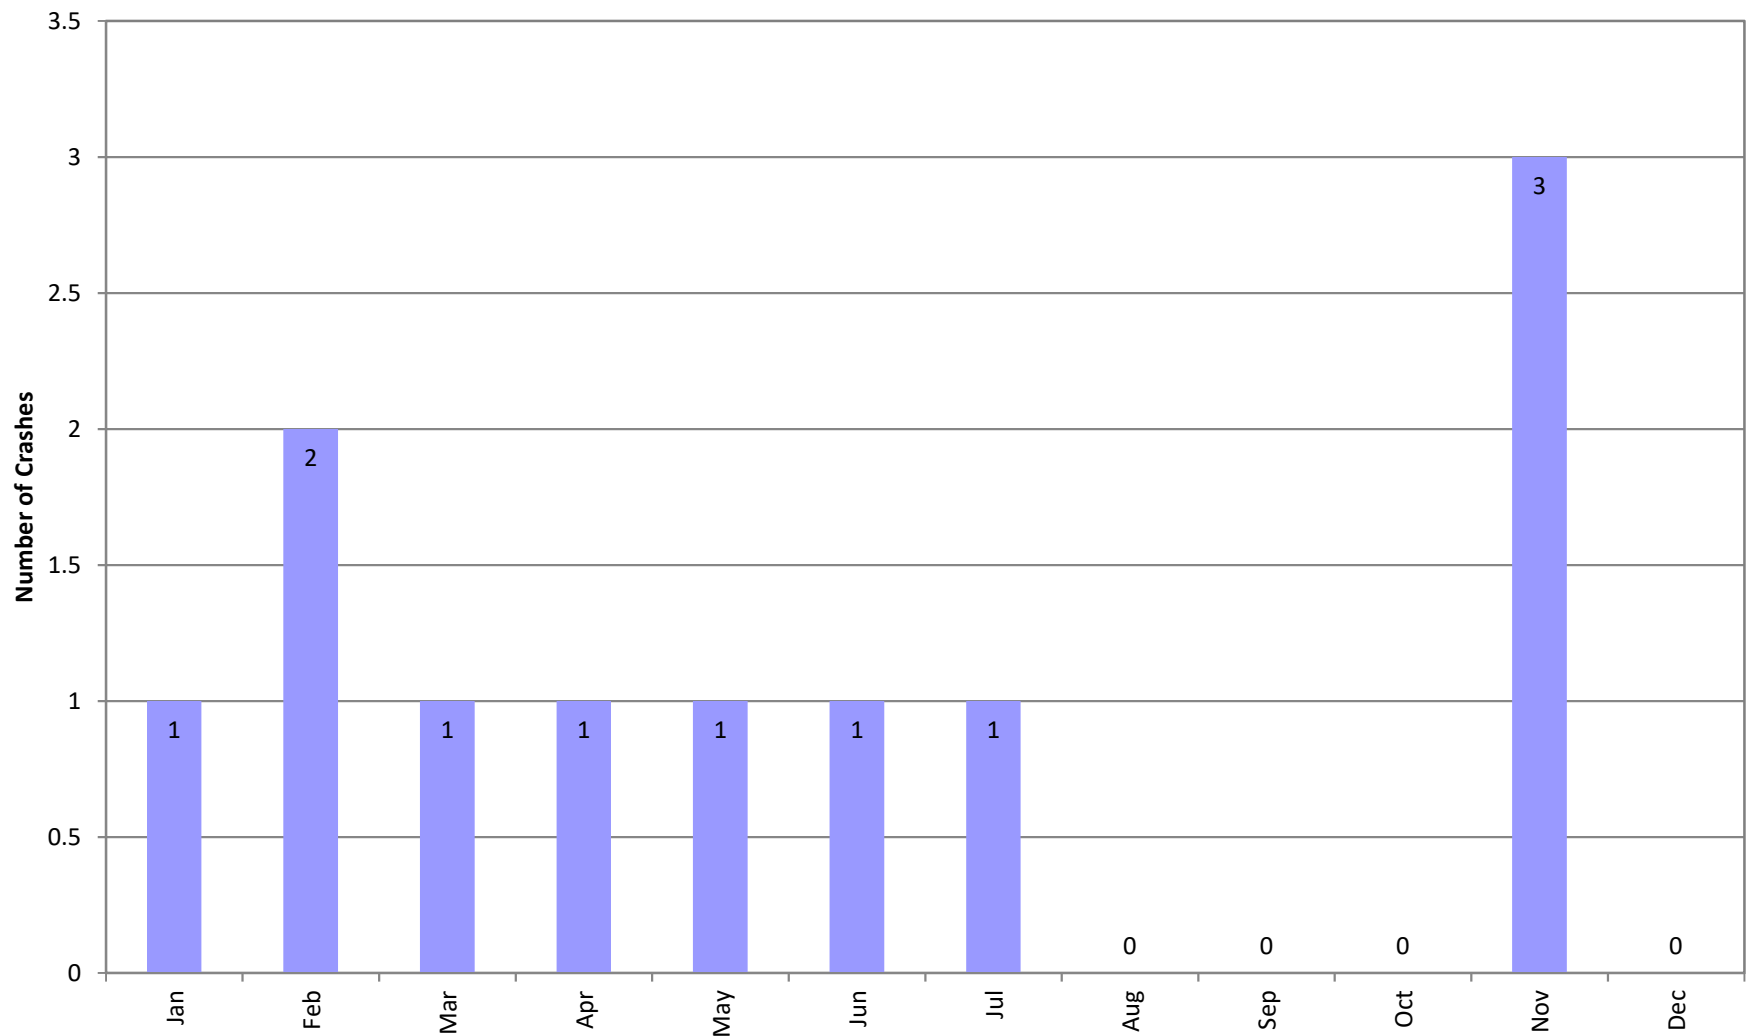

Oregon Department of Transportation Crash Data for Saltzman Rd (Bayonne Ln to Laidlaw Rd) Years 2014 - 2018

Crash History by Month & Year

SALTZMAN RD and Intersectional Crashes on SALTZMAN RD | Milepoint to | 01/01/2014 to 12/31/2018

Mileage Type(s):

Crash History by Month

SALTZMAN RD and Intersectional Crashes on SALTZMAN RD | Milepoint to | 01/01/2014 to 12/31/2018

Mileage Type(s):

Crash History by Day of Week

SALTZMAN RD and Intersectional Crashes on SALTZMAN RD | Milepoint to | 01/01/2014 to 12/31/2018

Mileage Type(s):

Crash History by Time of Day

SALTZMAN RD and Intersectional Crashes on SALTZMAN RD | Milepoint to | 01/01/2014 to 12/31/2018

Mileage Type(s):

Crash History by Crash Cause

SALTZMAN RD and Intersectional Crashes on SALTZMAN RD | Milepoint to | 01/01/2014 to 12/31/2018

Mileage Type(s):
Summary by Crash Cause 1 only.

Crash History by Crash Type

SALTZMAN RD and Intersectional Crashes on SALTZMAN RD | Milepoint to | 01/01/2014 to 12/31/2018

Mileage Type(s):

Crash History by Injury Severity