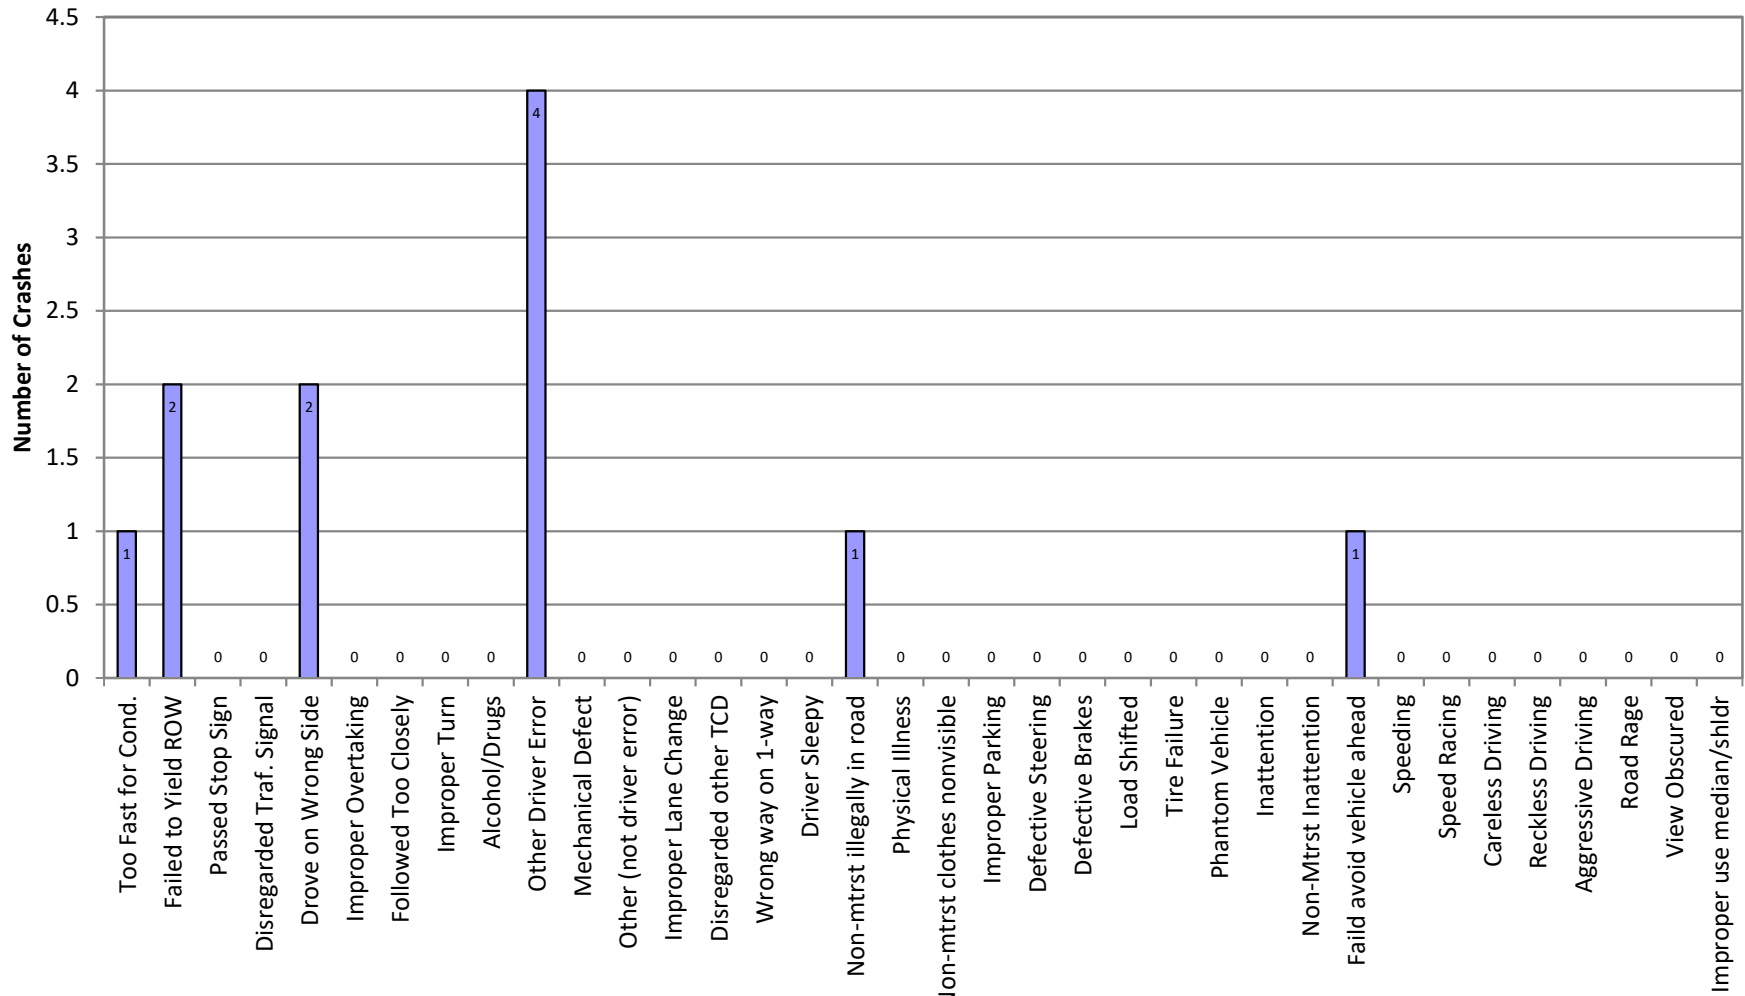

Mileage Type(s):

Crash History by Month

SALTZMAN RD and Intersectional Crashes on SALTZMAN RD | Milepoint to | 01/01/2014 to 12/31/2018

Mileage Type(s):

Crash History by Day of Week

SALTZMAN RD and Intersectional Crashes on SALTZMAN RD | Milepoint to | 01/01/2014 to 12/31/2018

Mileage Type(s):

Crash History by Time of Day

SALTZMAN RD and Intersectional Crashes on SALTZMAN RD | Milepoint to | 01/01/2014 to 12/31/2018

Mileage Type(s):

Crash History by Crash Cause

SALTZMAN RD and Intersectional Crashes on SALTZMAN RD | Milepoint to | 01/01/2014 to 12/31/2018

Mileage Type(s):
Summary by Crash Cause 1 only.

Crash History by Crash Type

SALTZMAN RD and Intersectional Crashes on SALTZMAN RD | Milepoint to | 01/01/2014 to 12/31/2018

Mileage Type(s):

Crash History by Injury Severity

SALTZMAN RD and Intersectional Crashes on SALTZMAN RD | Milepoint to | 01/01/2014 to 12/31/2018

Mileage Type(s):
Summary by most severe injury.

Crash History by Driver Age

SALTZMAN RD and Intersectional Crashes on SALTZMAN RD | Milepoint to | 01/01/2014 to 12/31/2018