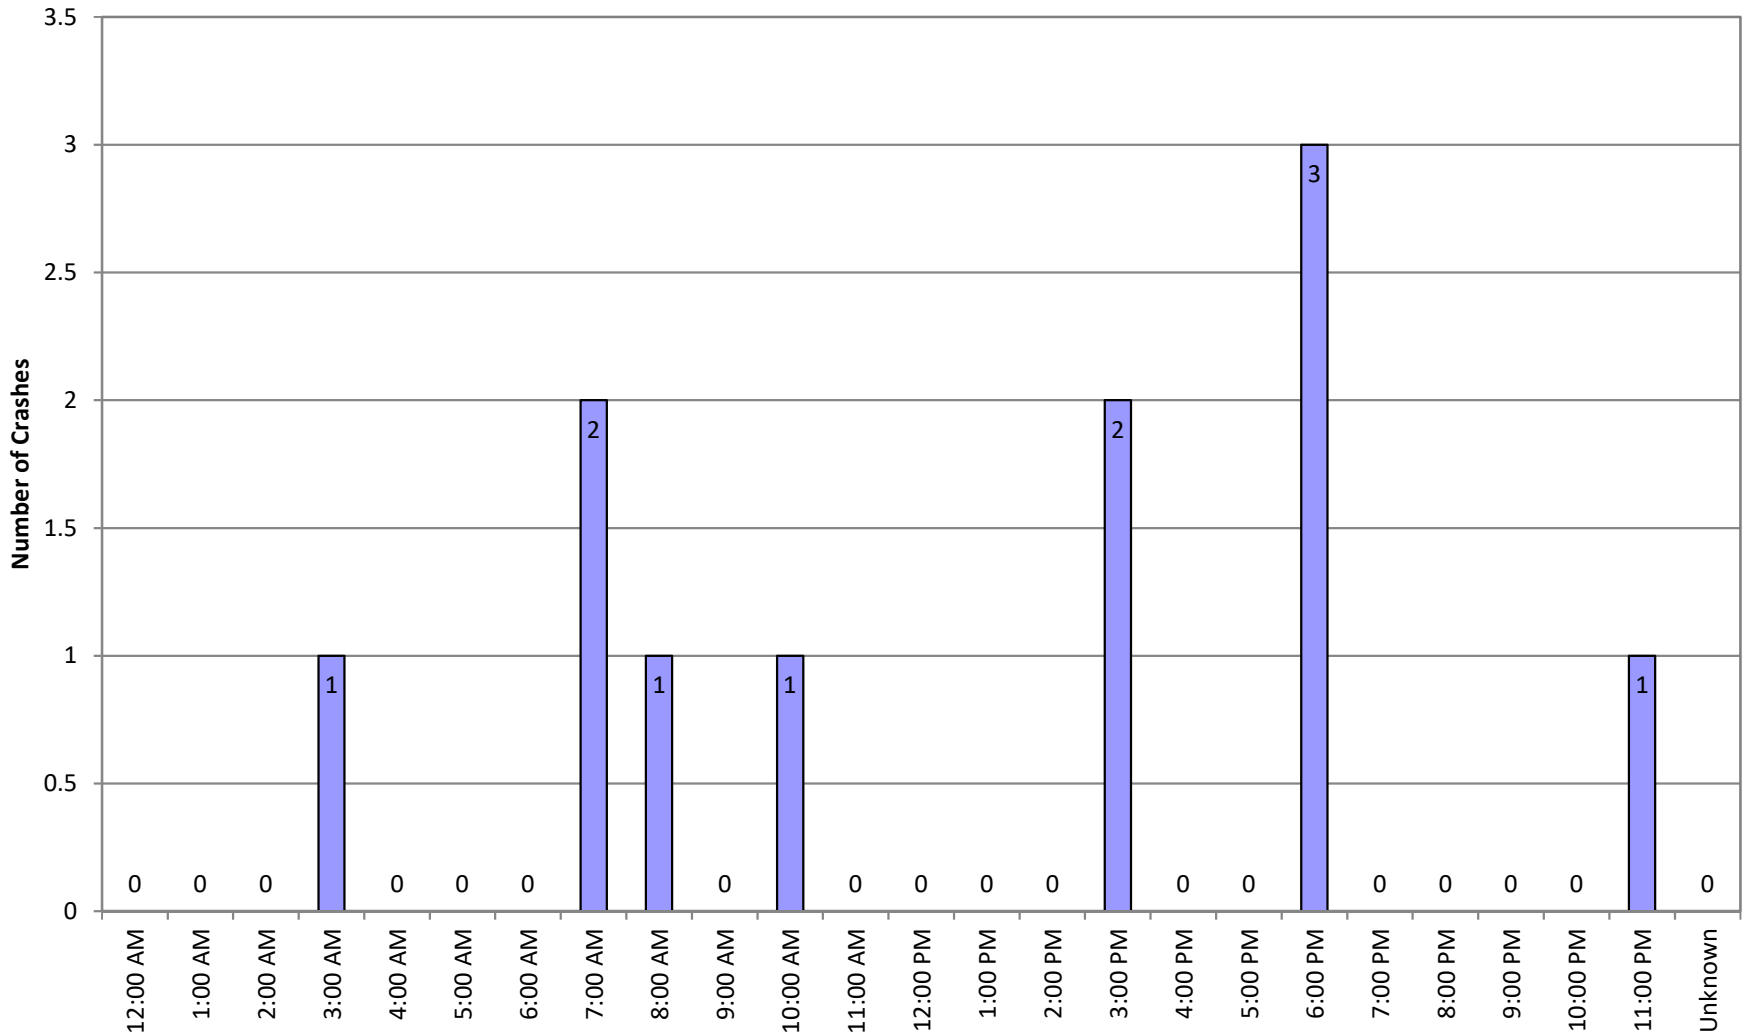

Mileage Type(s):

Crash History by Month

SALTZMAN RD and Intersectional Crashes on SALTZMAN RD | Milepoint to | 01/01/2014 to 12/31/2018

Mileage Type(s):

Crash History by Day of Week

SALTZMAN RD and Intersectional Crashes on SALTZMAN RD | Milepoint to | 01/01/2014 to 12/31/2018

Mileage Type(s):

Crash History by Time of Day

SALTZMAN RD and Intersectional Crashes on SALTZMAN RD | Milepoint to | 01/01/2014 to 12/31/2018

Mileage Type(s):

Crash History by Crash Cause

SALTZMAN RD and Intersectional Crashes on SALTZMAN RD | Milepoint to | 01/01/2014 to 12/31/2018

Mileage Type(s):
Summary by Crash Cause 1 only.

Crash History by Crash Type

SALTZMAN RD and Intersectional Crashes on SALTZMAN RD | Milepoint to | 01/01/2014 to 12/31/2018

Mileage Type(s):

Crash History by Injury Severity

SALTZMAN RD and Intersectional Crashes on SALTZMAN RD | Milepoint to | 01/01/2014 to 12/31/2018

Mileage Type(s):
Summary by most severe injury.

Crash History by Driver Age

SALTZMAN RD and Intersectional Crashes on SALTZMAN RD | Milepoint to | 01/01/2014 to 12/31/2018