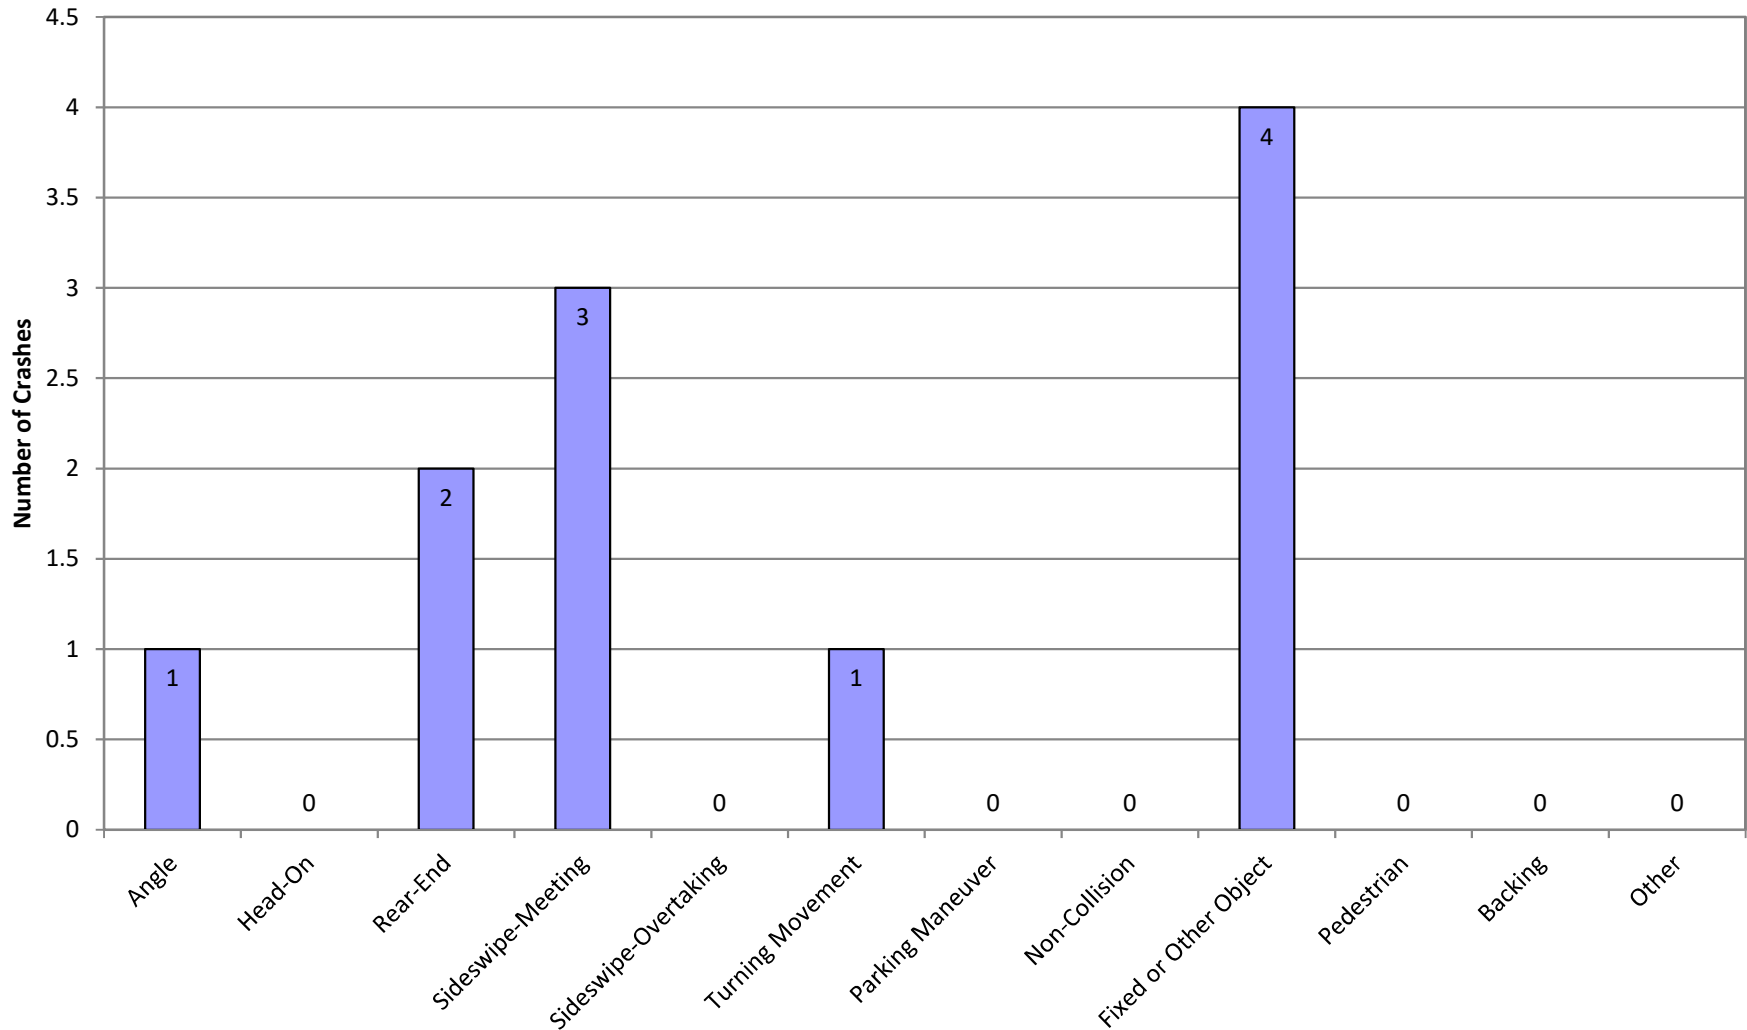

Mileage Type(s):

Crash History by Month

SALTZMAN RD and Intersectional Crashes on SALTZMAN RD | Milepoint to | 01/01/2014 to 12/31/2018

Mileage Type(s):

Crash History by Day of Week

SALTZMAN RD and Intersectional Crashes on SALTZMAN RD | Milepoint to | 01/01/2014 to 12/31/2018

Mileage Type(s):

Crash History by Time of Day

SALTZMAN RD and Intersectional Crashes on SALTZMAN RD | Milepoint to | 01/01/2014 to 12/31/2018

Mileage Type(s):

Crash History by Crash Cause

SALTZMAN RD and Intersectional Crashes on SALTZMAN RD | Milepoint to | 01/01/2014 to 12/31/2018

Mileage Type(s):
Summary by Crash Cause 1 only.

Crash History by Crash Type

SALTZMAN RD and Intersectional Crashes on SALTZMAN RD | Milepoint to | 01/01/2014 to 12/31/2018

Mileage Type(s):

Crash History by Injury Severity

SALTZMAN RD and Intersectional Crashes on SALTZMAN RD | Milepoint to | 01/01/2014 to 12/31/2018

Mileage Type(s):
Summary by most severe injury.

Crash History by Driver Age

SALTZMAN RD and Intersectional Crashes on SALTZMAN RD | Milepoint to | 01/01/2014 to 12/31/2018