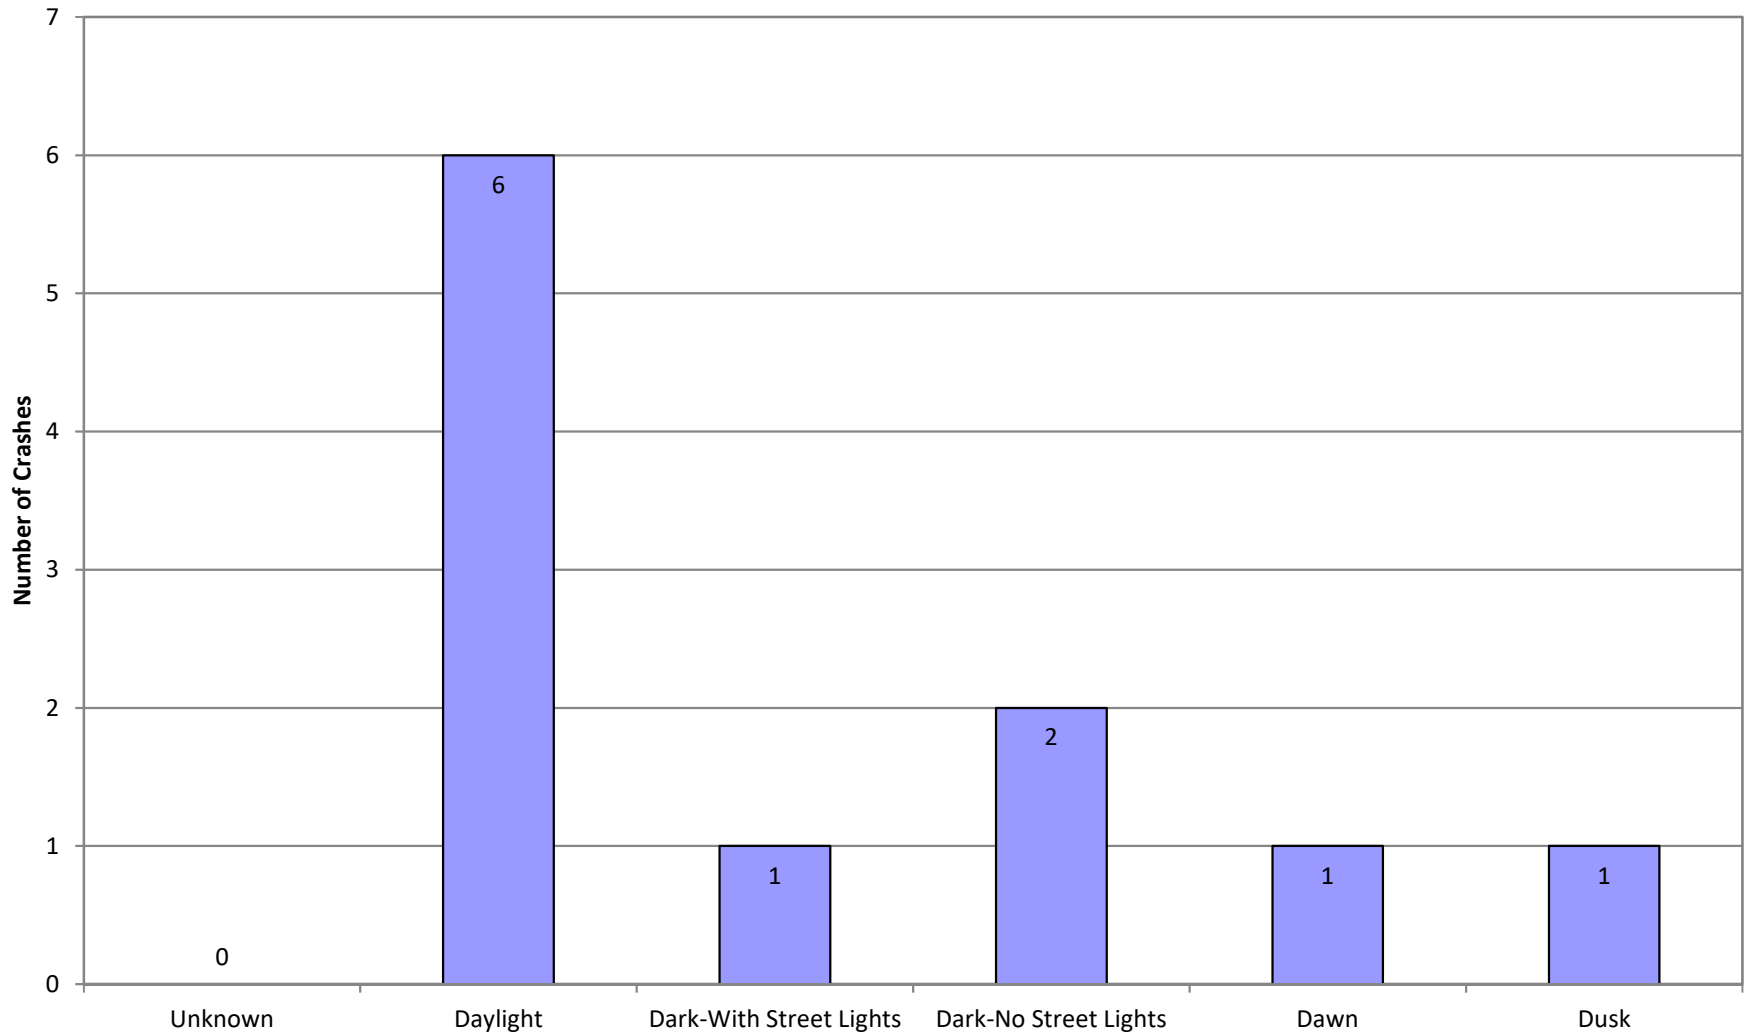

SALTZMAN RD and Intersectional Crashes on SALTZMAN RD | Milepoint to | 01/01/2014 to 12/31/2018

Mileage Type(s):

Crash History by Light

SALTZMAN RD and Intersectional Crashes on SALTZMAN RD | Milepoint to | 01/01/2014 to 12/31/2018

Mileage Type(s):

Crash History by Weather

SALTZMAN RD and Intersectional Crashes on SALTZMAN RD | Milepoint to | 01/01/2014 to 12/31/2018

Mileage Type(s):